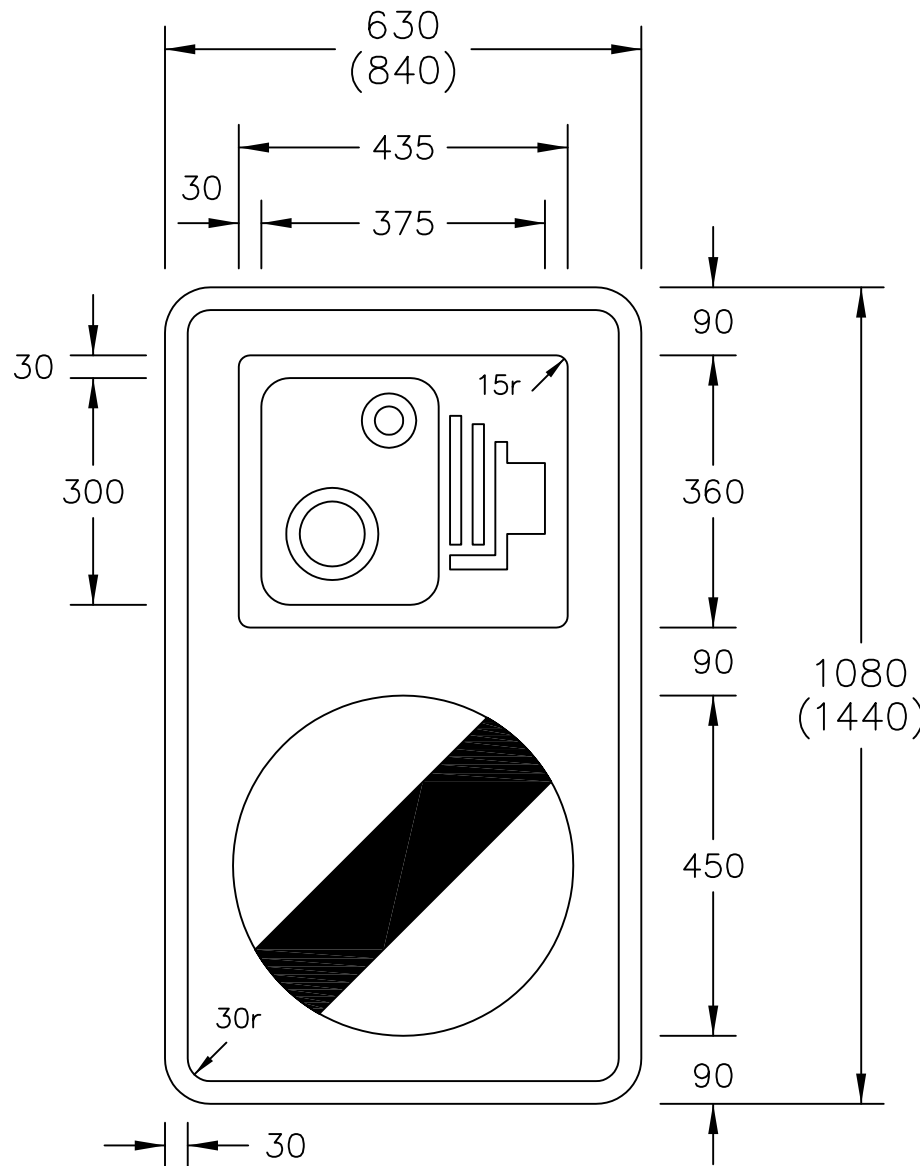

Drawing No.  
NP 880.1

Related Drawings  
S 58 &  
P 671

© CROWN COPYRIGHT

- NOTES: 1. Details of the camera symbol are given on drawing S 58.  
 2. Details of the national speed limit roundel are given on drawing P 671.  
 3. All dimensions for the 1080mm high sign shall be varied proportionally for the 1440mm high sign.  
 4. COLOURS : Main Background ----- BLUE  
 Border----- WHITE  
 Camera Symbol ----- BLACK  
 Camera Panel ----- WHITE  
  
 NATIONAL SPEED LIMIT ROUNDDEL  
 Background ----- WHITE  
 Diagonal Bar ---- BLACK  
  
 5. The 1080mm high sign is for use on single carriageway roads. The 1440mm sign is for use on dual carriageway roads.

NP880x1

Before using this drawing, confirm that it has not been superseded.

**Department for  
Transport**

Title: Informatory Sign  
SPEED CAMERA AHEAD and REMINDER OF  
NATIONAL SPEED LIMIT ON AN UNLIT ROAD

Issue: Date:  
A: 28.6.06  
B:  
C:

Drawn by:  
R.M.  
Approved by:  
R.M.

Dimensions:  
MILLIMETRES

Drawing No.  
NP 880.1