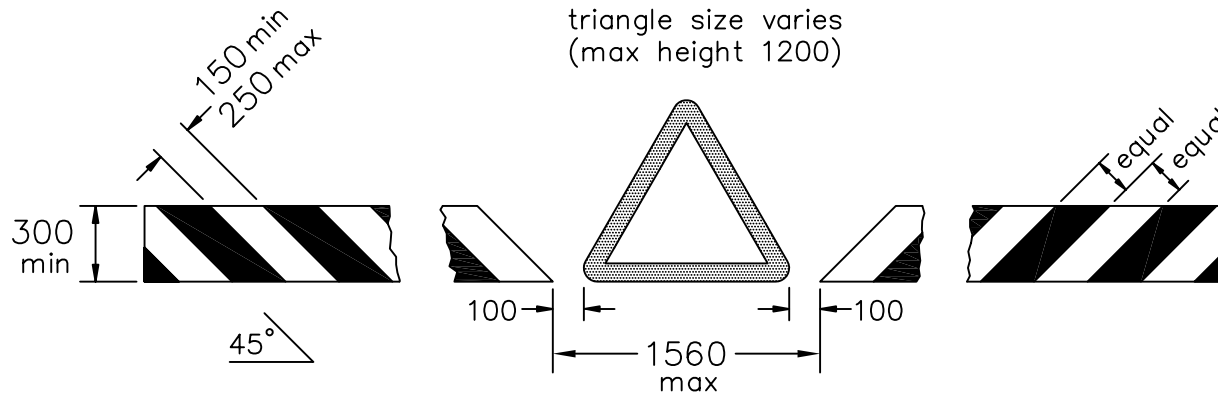

Drawing No.  
P 530.2

© CROWN COPYRIGHT

NOTES: - 1. COLOURS : (other than triangle and roundel)  
Areas filled ---- BLACK  
Other areas ---- YELLOW

roundel size varies

VARIANTS

P530x2

Before using this drawing, confirm that it has not been superseded.

<p><b>Department for Transport</b></p>	<p>Title: Warning Sign</p>		<p>Issue: A: 22.6.94</p>	<p>Date: B: 24.6.04</p>	<p>Drawn by: S.P.</p>	<p>Dimensions: MILLIMETRES</p>	<p>Drawing No. P 530.2</p>
	<p>INDICATION OF REDUCED HEADROOM AT HAZARD</p>		<p>C:</p>	<p>Approved by: R.M.</p>			