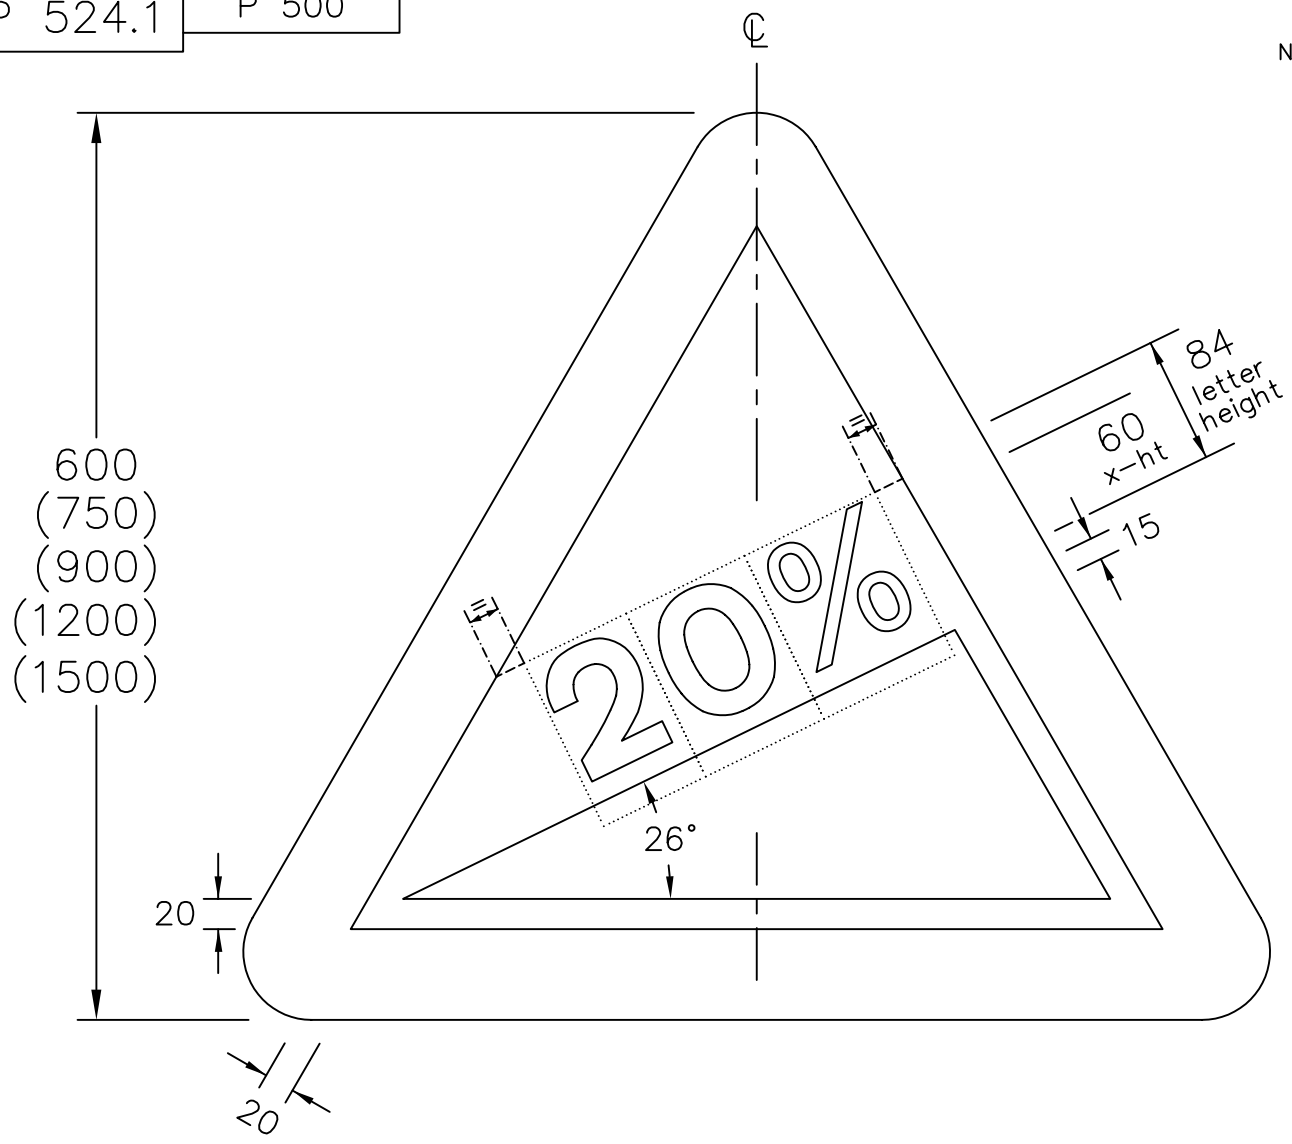

Drawing No.
P 524.1

Related Drawing
P 500

© CROWN COPYRIGHT

- NOTES:—
1. Other dimensions for the triangle are shown on drawing P 500.
 2. The legend is from the Transport Heavy alphabet at the x-height shown.
 3. The tile outlines do not form part of the sign.
 4. All 600mm sign dimensions shall be varied proportionally for the other triangle heights.
 5. COLOURS : Border ----- RED
Background ----- WHITE
Legend & Symbol ---- BLACK

P524x1

Before using this drawing, confirm that it has not been superseded.

<p>Department for Transport</p>	<p>Title: Warning Sign STEEP HILL UPWARDS AHEAD</p>	<p>Issue: Date:</p>	<p>Drawn by:</p>	<p>Dimensions:</p>	<p>Drawing No.</p>
		<p>A: 22.6.94</p>	<p>S.P.</p>	<p>MILLIMETRES</p>	<p>P 524.1</p>
		<p>B: 16.6.04</p>	<p>Approved by:</p>		
<p>C:</p>	<p>R.M.</p>				