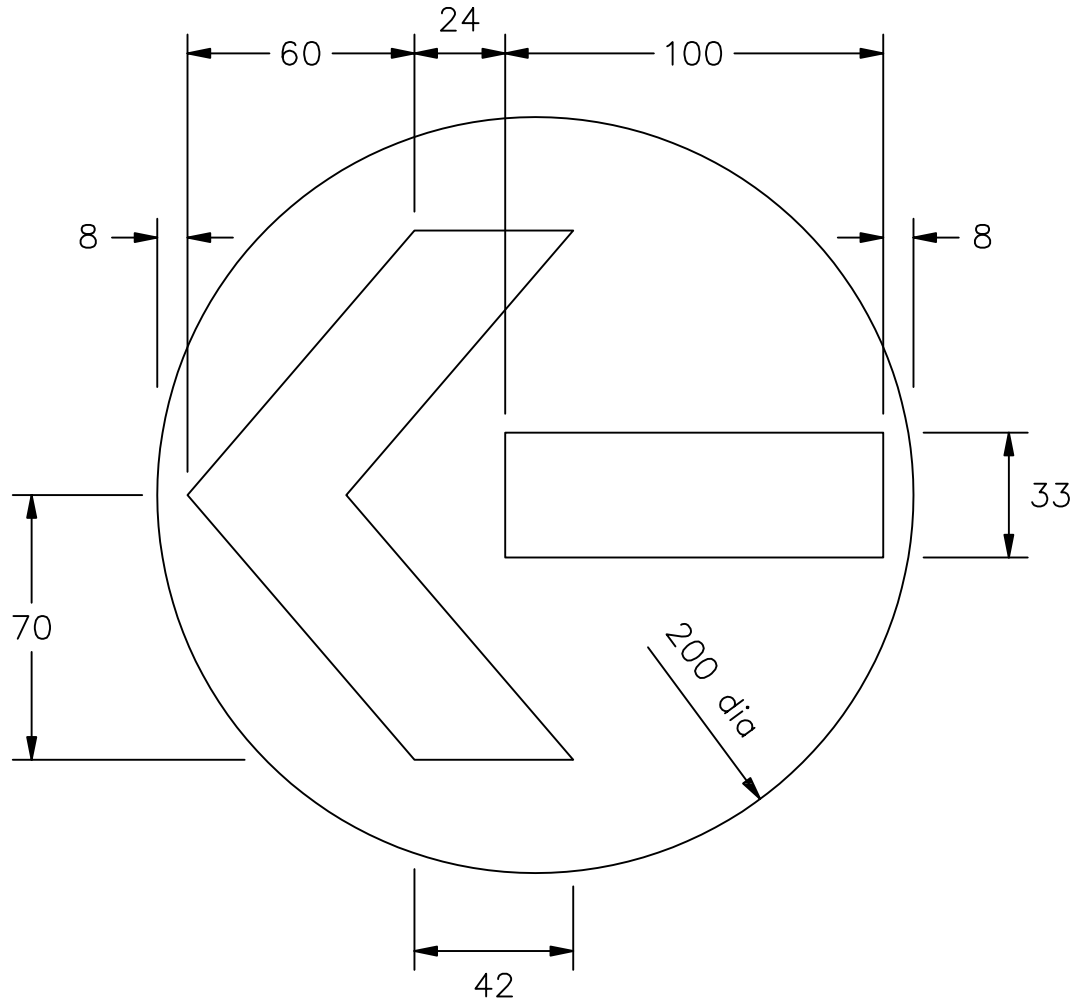

Drawing No.
P 3001.2

© CROWN COPYRIGHT

COLOURS : Background --- BLACK
Arrow - - - - - GREEN

ALTERNATIVE INDICATIONS

P3001x2

Before using this drawing, confirm that it has not been superseded.

**Department for
Transport**

Title: Light Signal
GREEN ARROW FOR
INCLUSION IN LIGHT SIGNALS

Issue: Date:
A: 17.1.05
B:
C:

Drawn by:
R.M.
Approved by:
R.M.

Dimensions:
MILLIMETRES

Drawing No.
P 3001.2