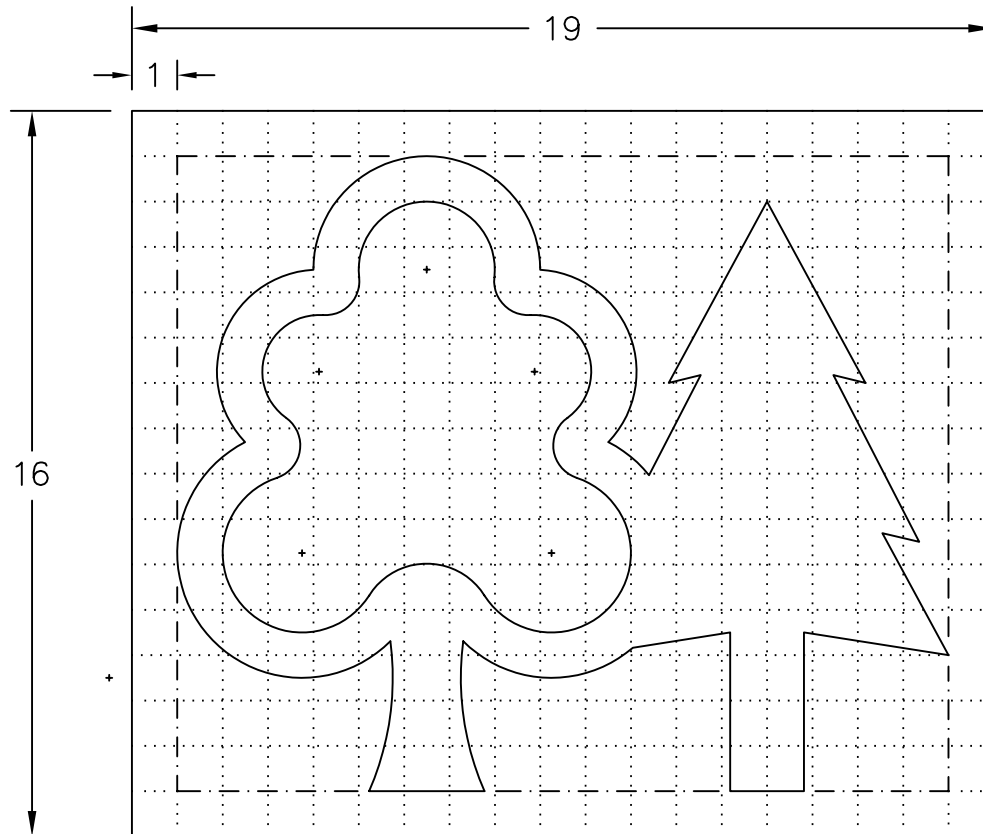

Drawing No.
T 304

© CROWN COPYRIGHT

- NOTES: 1. The grid does not form part of any sign to which the symbol is applied.
 2. Dimensions are given in grid divisions (normally equal to 1/4 x-height).
 3. COLOURS : Symbol --- LIGHT GREEN
 Tile ----- WHITE

T304

Before using this drawing, confirm that it has not been superseded.

Department for Transport	Title:	Tourist Attraction Symbol	Issue:	Date:	Drawn by:	Dimensions:	Drawing No.
		FORESTRY COMMISSION PROPERTY IN SCOTLAND	A:	20.2.03	R.M.	SEE NOTE 2	T 304
			B:		Approved by:		
			C:		R.M.		