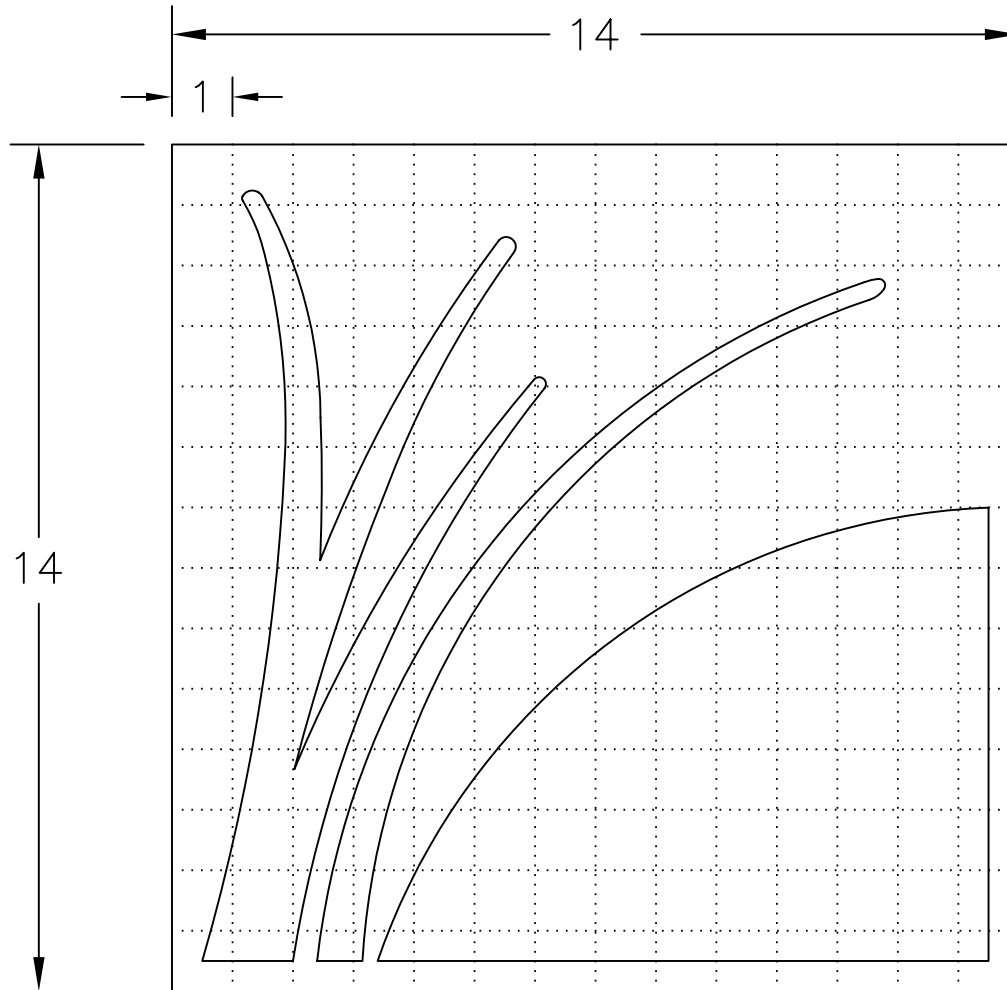

Drawing No.
T 205

© CROWN COPYRIGHT

- NOTES: 1. The grid does not form part of any sign to which the symbol is applied.
2. Dimensions are given in grid divisions (normally equal to 1/4 x-height).
3. The symbol is the copyright of English Nature.

T205

Before using this drawing, confirm that it has not been superseded.

<p><i>Department for</i> Transport</p>	<p>Title: Tourist Attraction Symbol</p>	<p>Issue: A: 18.2.03</p>	<p>Date: B: R.M.</p>	<p>Dimensions: SEE NOTE 2</p>	<p>Drawing No. T 205</p>
	<p>NATIONAL NATURE RESERVE</p>	<p>Approved by: R.M.</p>			
	<p>designated by English Nature</p>				