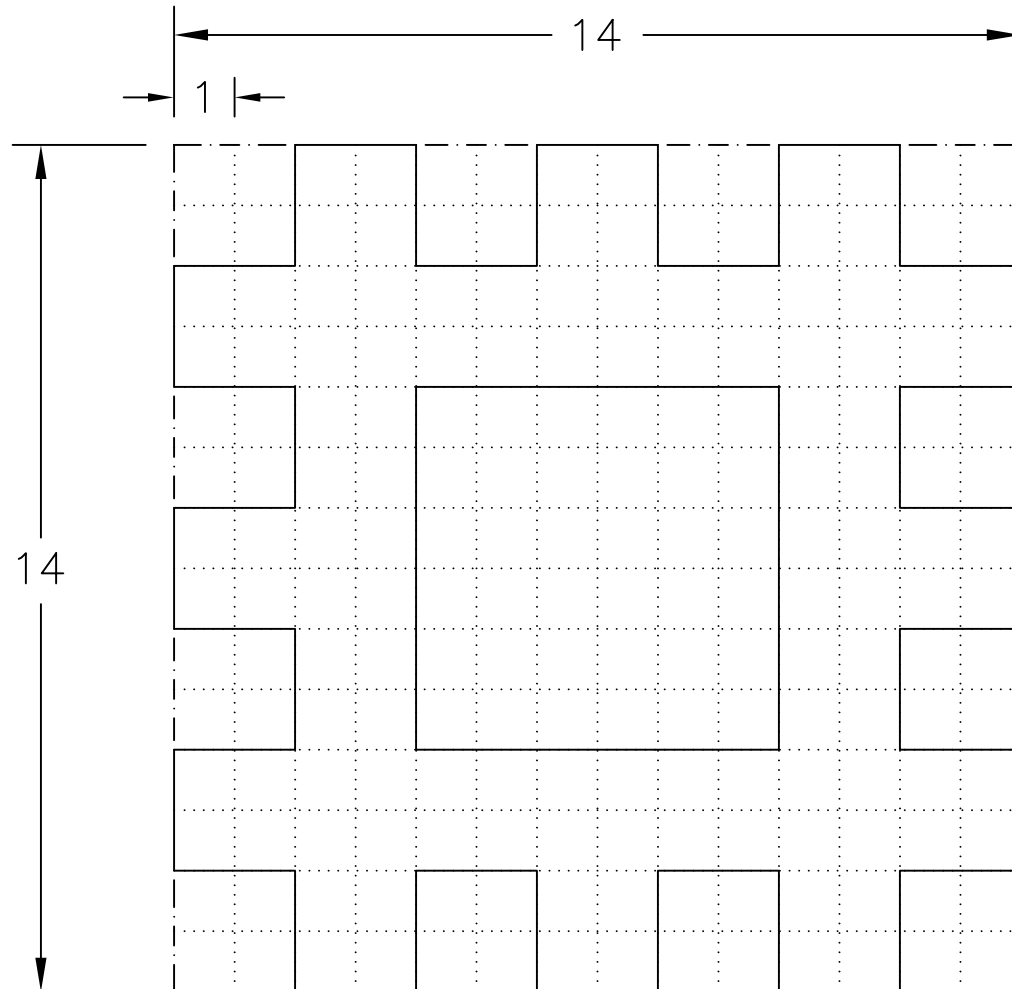

Drawing No.
T 202

© CROWN COPYRIGHT

- NOTES: 1. The grid does not form part of any sign to which the symbol is applied.
2. Dimensions are given in grid divisions (normally equal to 1/4 x-height).

T202

Before using this drawing, confirm that it has not been superseded.

<p><i>Department for</i> Transport</p>	Title:	Tourist Attraction Symbol	Issue:	Date:	Drawn by:	Dimensions:	Drawing No.
		PROPERTY IN THE CARE OF ENGLISH HERITAGE	A:	4.7.94	S.P.	SEE NOTE 2	T 202
			B:	1.3.04	Approved by:		
			C:		R.M.		