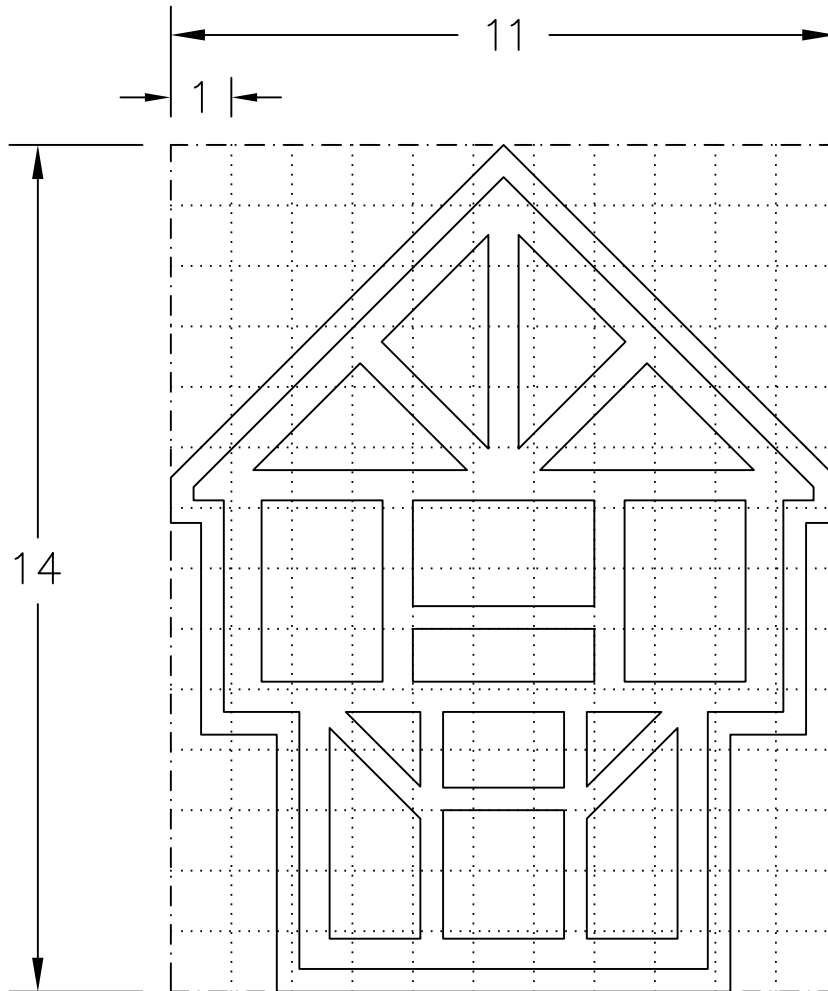

Drawing No.
T 157

© CROWN COPYRIGHT

- NOTES: 1. The grid does not form part of any sign to which the symbol is applied.
2. Dimensions are given in grid divisions (normally equal to 1/4 x-height).

T157

Before using this drawing, confirm that it has not been superseded.

<p><i>Department for</i> Transport</p>	<p>Title: Tourist Attraction Symbol</p>		<p>Issue: A: 18.2.03</p>	<p>Date: R.M.</p>	<p>Drawn by: R.M.</p>	<p>Dimensions: SEE NOTE 2</p>	<p>Drawing No. T 157</p>
	<p>HISTORIC BUILDING</p>		<p>B:</p>	<p>Approved by: R.M.</p>			
			<p>C:</p>				