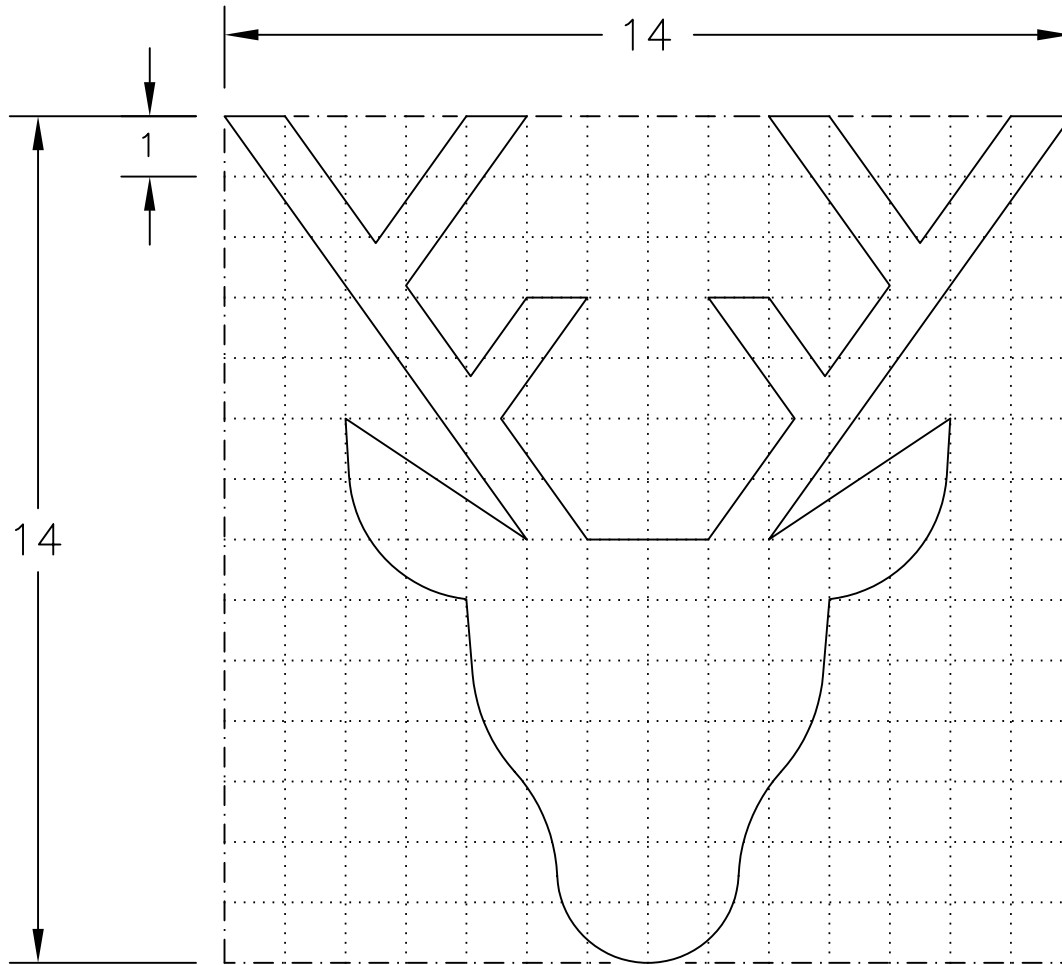

Drawing No.
T 107

© CROWN COPYRIGHT

- NOTES: 1. The grid does not form part of any sign to which the symbol is applied.
2. Dimensions are given in grid divisions which are normally equal to 1/4 x-ht.

T107

Before using this drawing, confirm that it has not been superseded.

<p><i>Department for Transport</i></p>	<p>Title: Tourist Attraction Symbol WILDLIFE PARK</p>	Issue: A: 1.7.94	Date: S.P.	Drawn by:	<p>Dimensions: SEE NOTE 2</p>	<p>Drawing No. T 107</p>
		B: 11.7.03	Approved by:			
		C:	R.M.			