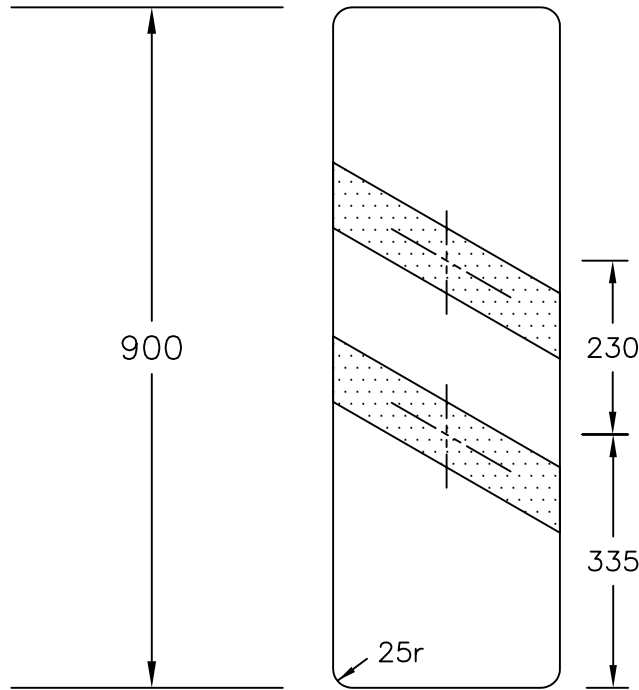

Drawing No.
P 789
 P 789.1 & P 789.2

© CROWN COPYRIGHT

COLOURS : Backgrounds ---- WHITE
 Diagonal Bars --- RED

P 789

P 789.1

P 789.2

P789

Before using this drawing, confirm that it has not been superseded.

**Department for
 Transport**

Title: Railway and Tramway signs
**COUNTDOWN MARKERS TO RAILWAY
 OR TRAMWAY LEVEL CROSSING**

Issue: Date:
 A: 27.9.94
 B: 8.7.03
 C:

Drawn by: S.P.
 Approved by: R.M.

Dimensions:
 MILLIMETRES

Drawing No.
P 789
 P 789.1 & P 789.2