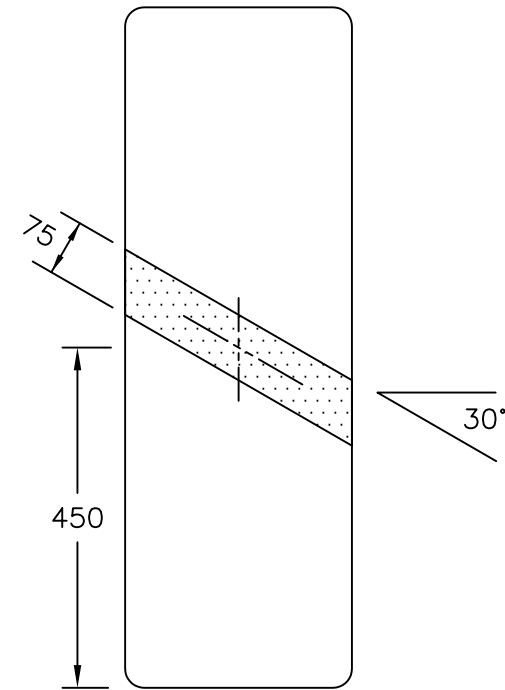

Drawing No.
P 789
 P 789.1 & P 789.2

© CROWN COPYRIGHT

COLOURS : Backgrounds ---- WHITE
 Diagonal Bars --- RED

P 789

P 789.1

P 789.2

P789

Before using this drawing, confirm that it has not been superseded.

**Department for
 Transport**

Title: Railway and Tramway signs
**COUNTDOWN MARKERS TO RAILWAY
 OR TRAMWAY LEVEL CROSSING**

Issue: Date:
 A: 27.9.94
 B: 8.7.03
 C:

Drawn by: S.P.
 Approved by: R.M.

Dimensions:
 MILLIMETRES

Drawing No.
P 789
 P 789.1 & P 789.2