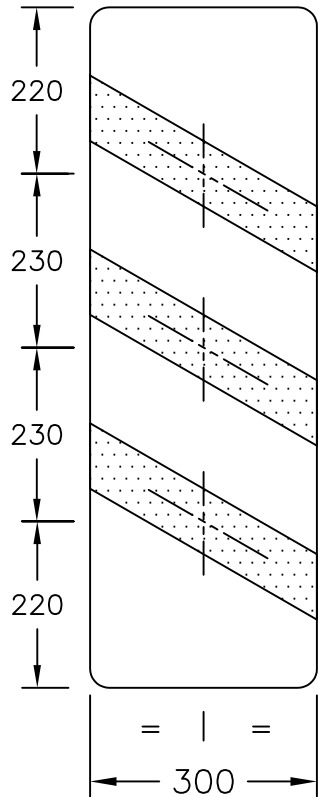

Drawing No.
P 789
 P 789.1 & P 789.2

© CROWN COPYRIGHT

COLOURS : Backgrounds ---- WHITE
 Diagonal Bars --- RED

P 789

P 789.1

P 789.2

P789

Before using this drawing, confirm that it has not been superseded.

**Department for
 Transport**

Title: Railway and Tramway signs
**COUNTDOWN MARKERS TO RAILWAY
 OR TRAMWAY LEVEL CROSSING**

Issue: Date:
 A: 27.9.94
 B: 8.7.03
 C:

Drawn by: S.P.
 Approved by: R.M.

Dimensions:
 MILLIMETRES

Drawing No.
P 789
 P 789.1 & P 789.2