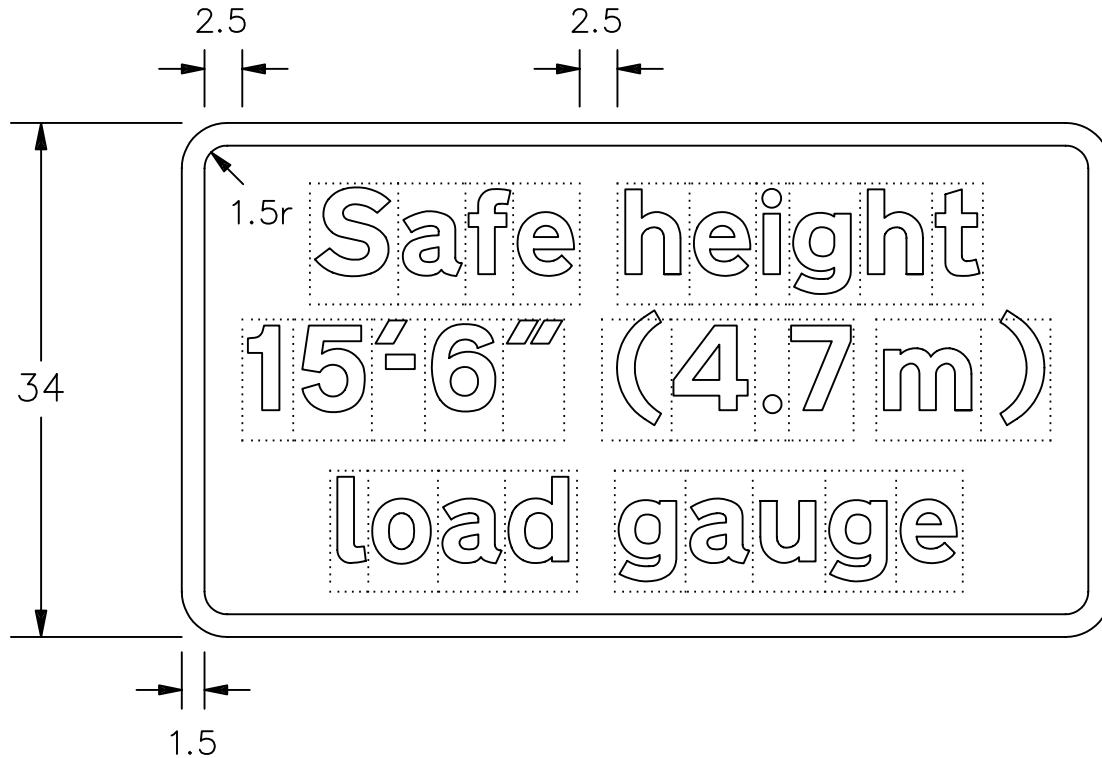

Drawing No.
P 780.2A

© CROWN COPYRIGHT

- NOTES:-
1. The legend is from the Transport Heavy alphabet at the x-heights shown.
 2. The tile outlines do not form part of the signs.
 3. COLOURS : Background ----- WHITE
Legend & Border --- BLACK
 4. DIMENSIONS : x-heights are in millimetres, other dimensions are in stroke widths. (4sw = x-height)

(50)

62.5 x-ht
(75)
(100)
(125)

15'-6" (4.7 m)

P780x2A

Before using this drawing, confirm that it has not been superseded.

Department for
Transport

Title: Warning Signs
SAFE HEIGHT
SUPPLEMENTARY PLATES FOR USE WITH P 779

Issue: Date: Drawn by:
A: 8.7.03 L.W.
B: Approved by:
C: R.M.

Dimensions:
SEE NOTE 4

Drawing No.
P 780.2A