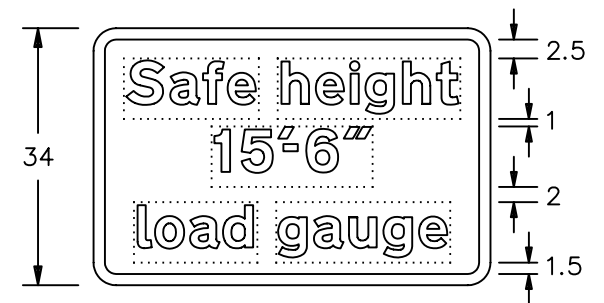

Drawing No.
P 780.2A

© CROWN COPYRIGHT

- NOTES:-
1. The legend is from the Transport Heavy alphabet at the x-heights shown.
 2. The tile outlines do not form part of the signs.
 3. COLOURS : Background ----- WHITE
Legend & Border --- BLACK
 4. DIMENSIONS : x-heights are in millimetres, other dimensions are in stroke widths. (4sw = x-height)

(50)

62.5 x-ht
(75)
(100)
(125)

15'-6" (4.7 m)

P780x2A

Before using this drawing, confirm that it has not been superseded.

Department for
Transport

Title: Warning Signs
SAFE HEIGHT
SUPPLEMENTARY PLATES FOR USE WITH P 779

Issue: Date: Drawn by:
A: 8.7.03 L.W.
B: Approved by:
C: R.M.

Dimensions:
SEE NOTE 4

Drawing No.
P 780.2A