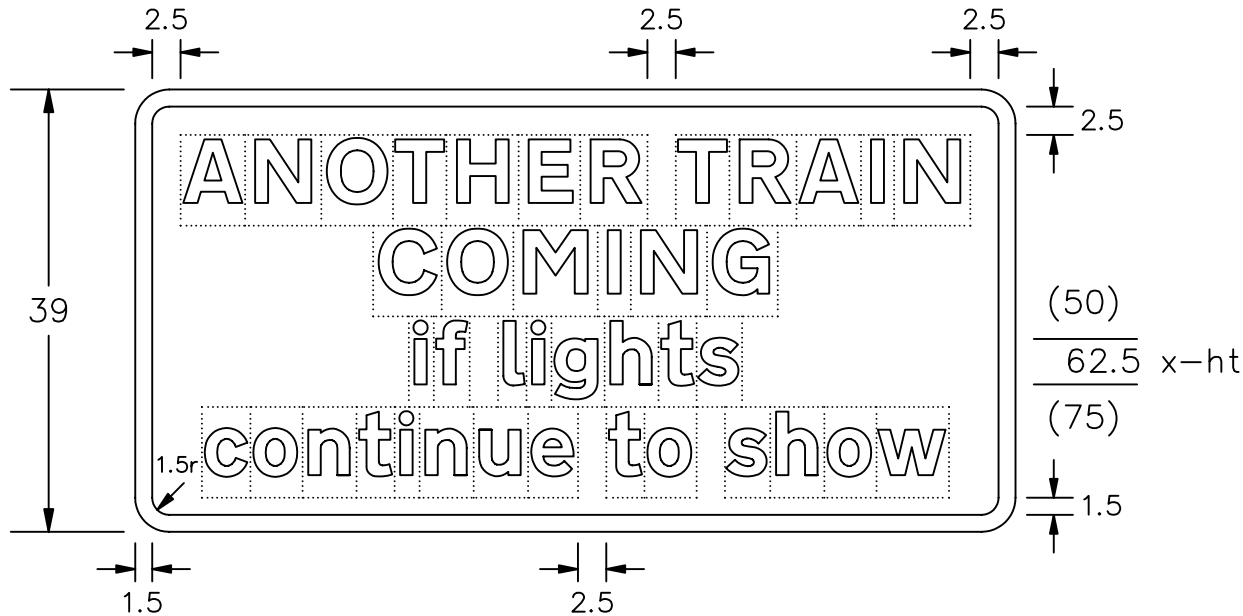

Drawing No.
P 777

© CROWN COPYRIGHT

- NOTES:-
1. The legend is from the Transport Heavy alphabet at the x-heights shown.
 2. The tile outlines do not form part of the signs.
 3. COLOURS : Background ----- WHITE
Legend & Border ---- BLACK
 4. DIMENSIONS : x-heights are in millimetres, other dimensions are in stroke widths. (4sw = x-height)

VARIANT

P777

Before using this drawing, confirm that it has not been superseded.

Department for
Transport

Title: Informatory Signs
ANOTHER TRAIN COMING
(Level crossing with more than one track)

Issue: Date:
A: 27.9.94
B: 8.7.04
C:

Drawn by: R.M.
Approved by: R.M.

Dimensions: SEE NOTE 4

Drawing No. P 777