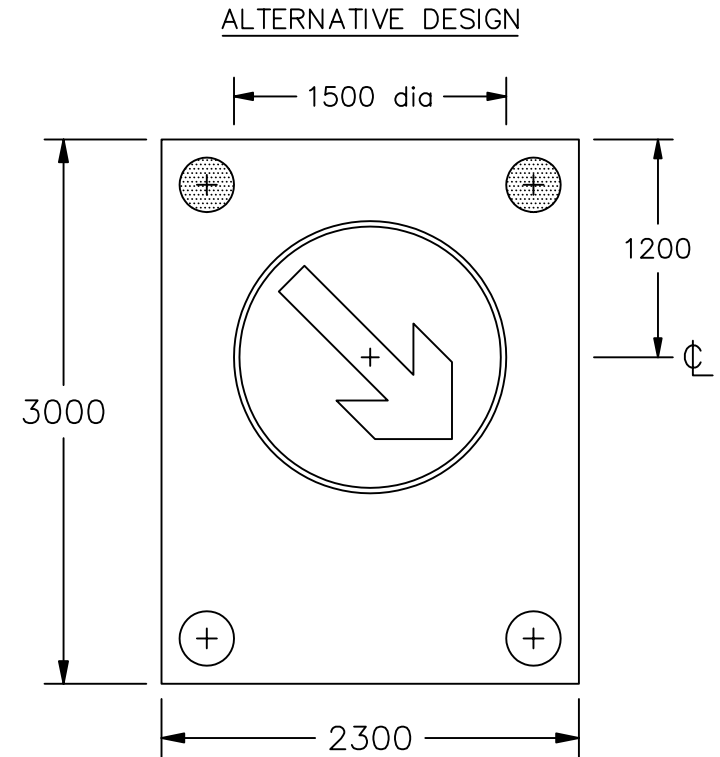

Drawing No.
P 7403

Related Drawing
P 610

Before using this drawing, confirm that it has not been superseded.

© CROWN COPYRIGHT

NOTES: 1. Details of the "Keep Right" sign are given on drawing P 610.

2. COLOURS : Backing board ----- YELLOW
 "Keep Right" sign ---- see drawing P 610
 Flashing lanterns ----- AMBER (Signal Yellow)

P7403

**Department for
Transport**

Title: Vehicle Mounted Sign
 KEEP RIGHT OF
 MOBILE ROAD WORKS VEHICLE

Issue: Date:
 A: 27.11.95
 B: 19.1.05
 C:

Drawn by:
 S.P.
 Approved by:
 R.M.

Dimensions:
 MILLIMETRES