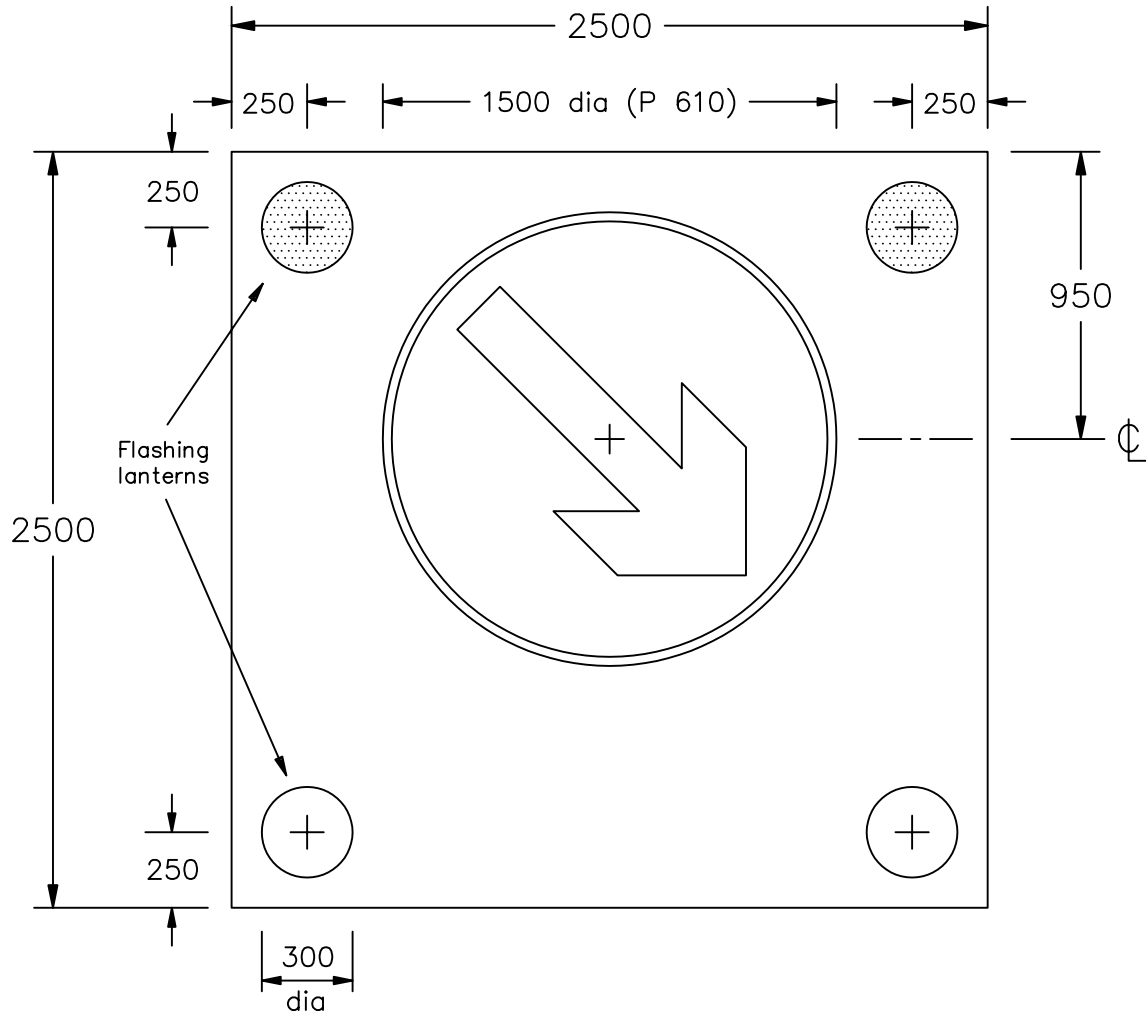

Drawing No.
P 7403

Related Drawing
P 610

Before using this drawing, confirm that it has not been superseded.

© CROWN COPYRIGHT

NOTES: 1. Details of the "Keep Right" sign are given on drawing P 610.

2. COLOURS : Backing board ----- YELLOW
 "Keep Right" sign ---- see drawing P 610
 Flashing lanterns ----- AMBER (Signal Yellow)

P7403

**Department for
Transport**

Title: Vehicle Mounted Sign
 KEEP RIGHT OF
 MOBILE ROAD WORKS VEHICLE

Issue: Date:
 A: 27.11.95
 B: 19.1.05
 C:

Drawn by:
 S.P.
 Approved by:
 R.M.

Dimensions:
 MILLIMETRES

Drawing No.
 P 7403