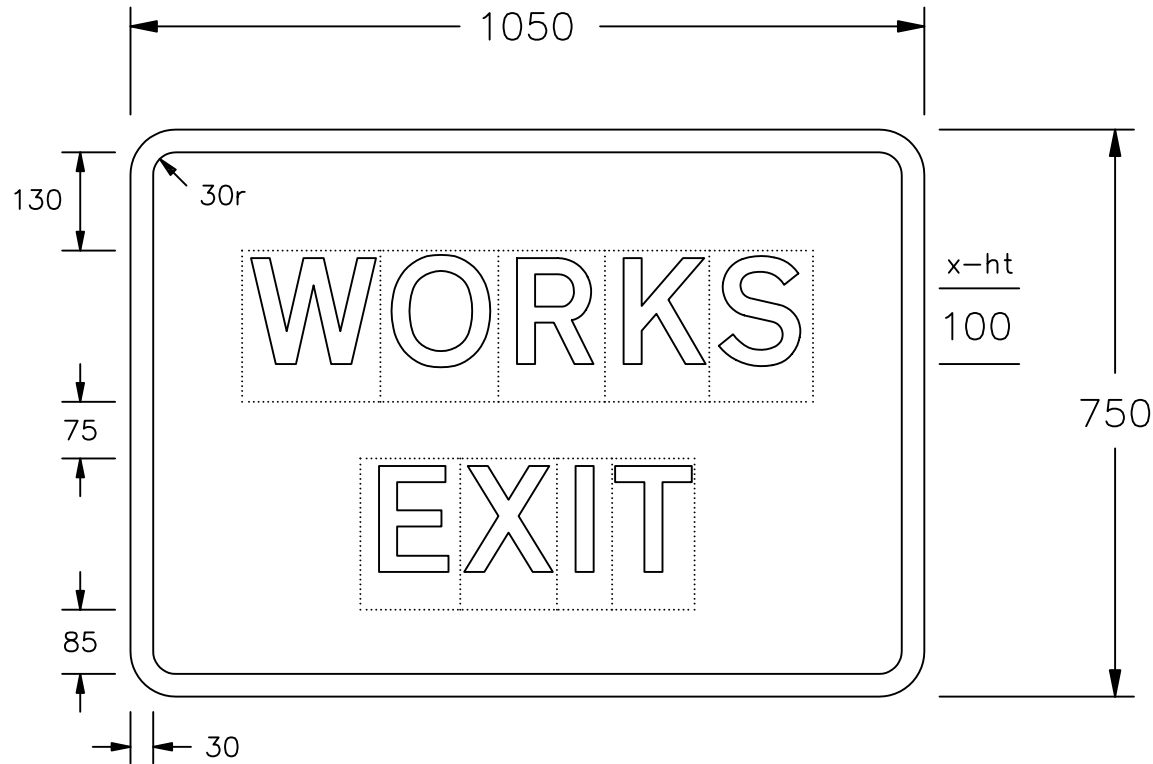

Drawing No.  
P 7302

© CROWN COPYRIGHT

- NOTES: 1. The legend is from the Transport Medium alphabet at the x-height shown.
2. The tile outlines do not form part of the sign.
3. COLOURS : Background ----- RED  
Legend & Border --- WHITE

P7302

Before using this drawing, confirm that it has not been superseded.

<b>Department for Transport</b>	Title:	Temporary Sign	Issue:	Date:	Drawn by:	Dimensions:	Drawing No.
		WORKS EXIT	A:	22.11.95	S.P.	MILLIMETRES	P 7302
			B:	7.1.05	Approved by:		
			C:		R.M.		