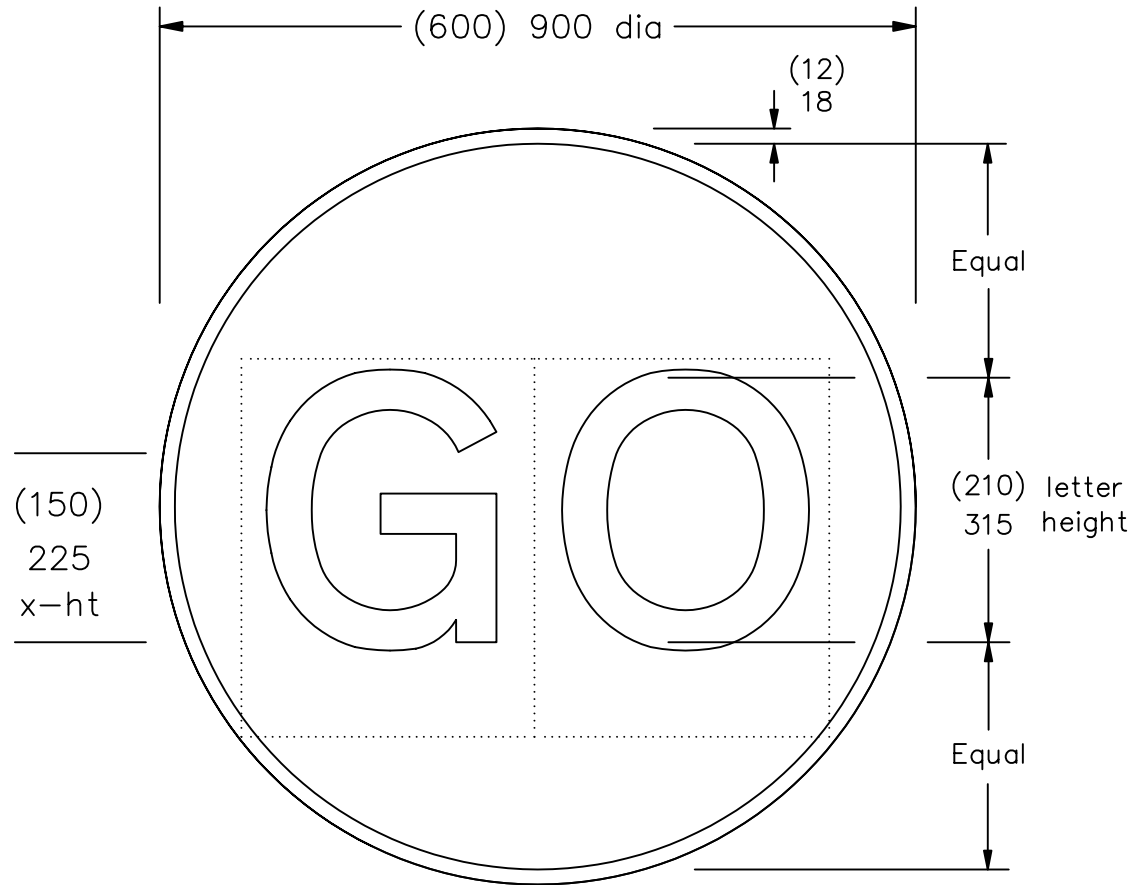

Drawing No.
P 7024

© CROWN COPYRIGHT

- NOTES: 1. The legend is from the Transport Medium alphabet at the x-heights shown.
2. The letters (not tiles) are centred horizontally on the sign.
3. The tile outlines do not form part of the sign.

COLOURS : Background ----- GREEN
Legend & Border --- WHITE

P7024

Before using this drawing, confirm that it has not been superseded.

**Department for
Transport**

Title: Regulatory Sign
MANUALLY OPERATED GO SIGN

Issue: Date:
A: 14.11.95
B: 7.1.05
C:

Drawn by: S.P.
Approved by: R.M.

Dimensions:
MILLIMETRES

Drawing No.
P 7024