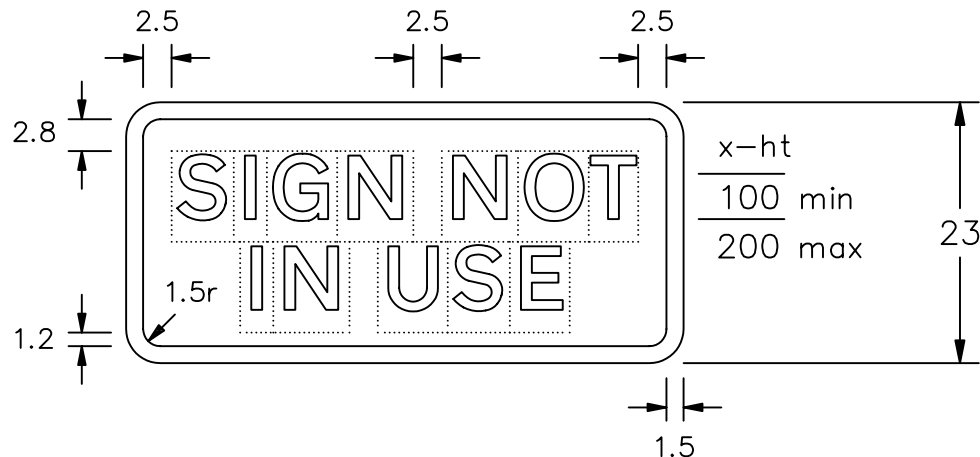

Drawing No.
P 7020

Before using this drawing, confirm that it has not been superseded.

© CROWN COPYRIGHT

- NOTES: 1. The legend is from the Transport Medium alphabet at the x-heights shown.
2. The tile outlines do not form part of the signs.
3. COLOURS : Background ----- RED
Legend & Border ---- WHITE
4. DIMENSIONS : x-heights are in millimetres, other dimensions are in stroke widths. (4sw = x-height)

Alternative layout

VARIANTS

P7020

Department for
Transport

Title: Temporary Signs
SIGN NOT IN USE
and variants

Issue: Date: Drawn by: Dimensions:
A: 13.11.95 S.P.
B: 7.1.05 Approved by: R.M.
C:

SEE
NOTE 4

Drawing No.
P 7020