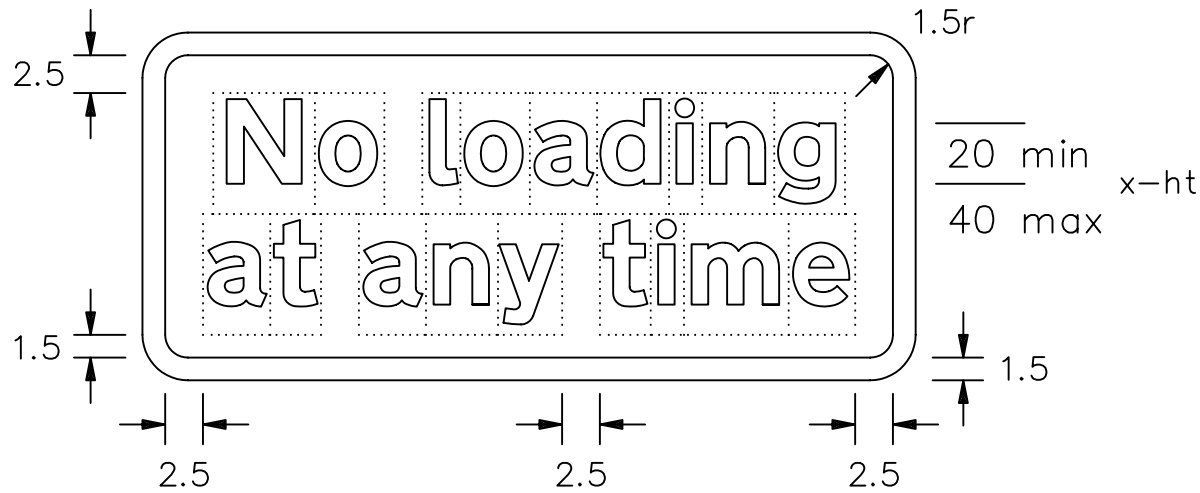

Drawing No.
P 638

© CROWN COPYRIGHT

- NOTES:-
1. The legend is from the Transport Heavy alphabet at the x-heights shown.
 2. The tile outlines do not form part of the signs.
 3. COLOURS : Background ----- WHITE
Legend, Arrow & Border --- BLACK
 4. DIMENSIONS : x-heights are in millimetres, other dimensions are in stroke widths. (4sw = x-height)

VARIANT

P638

Before using this drawing, confirm that it has not been superseded.

<p>Department for Transport</p>	Title:	Regulatory Signs	Issue:	Date:	Drawn by:	Dimensions:	Drawing No.
	NO LOADING AT ANY TIME		A:	26.7.94	L.W.	SEE NOTE 4	P 638
			B:	3.8.95	Approved by:		
			C:	4.7.03	R.M.		