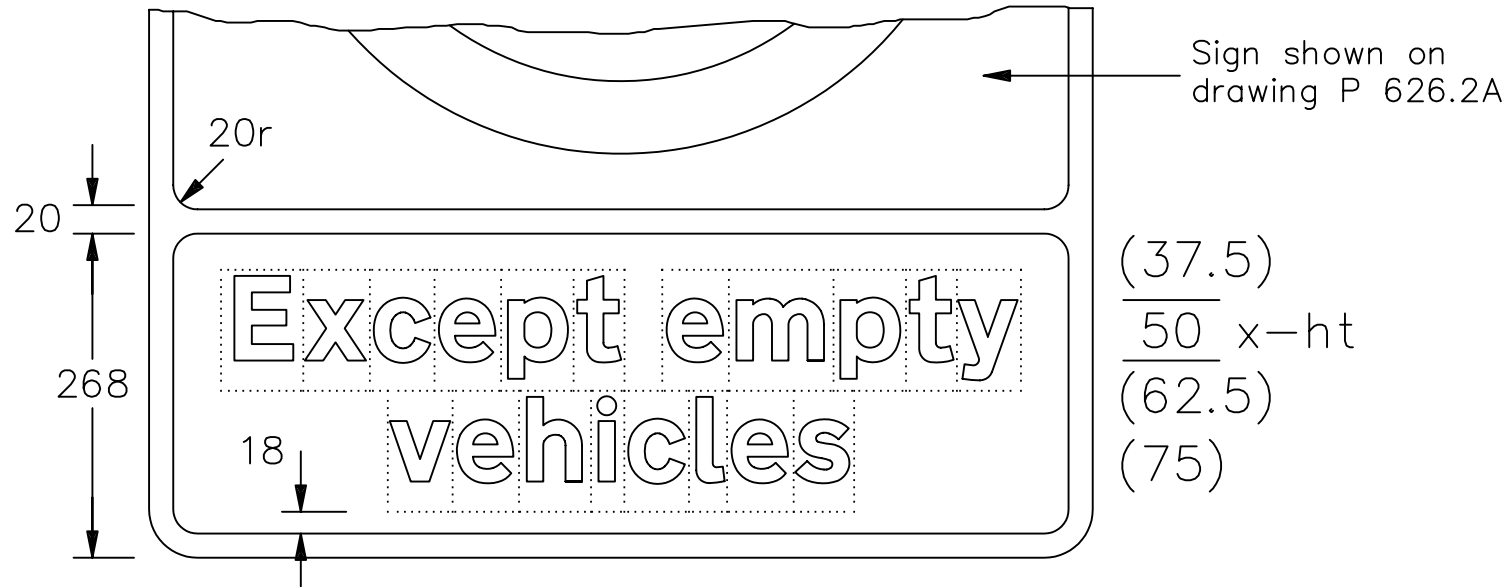

Drawing No.
P 627.1

© CROWN COPYRIGHT

- NOTES:-
1. The legend is from the Transport Heavy alphabet at the x-heights shown.
 2. The tile outlines do not form part of the sign.
 3. COLOURS : Background --- WHITE
Legend ----- BLACK

P627x1

Before using this drawing, confirm that it has not been superseded.

**Department for
Transport**

Title: Regulatory Sign
WEIGHT RESTRICTION EXEMPTION
lower panel to sign on dwg P 626.2A

Issue: Date:
A: 20.7.94
B: 3.7.03
C:

Drawn by: L.W.
Approved by: R.M.

Dimensions:
MILLIMETRES

Drawing No.
P 627.1