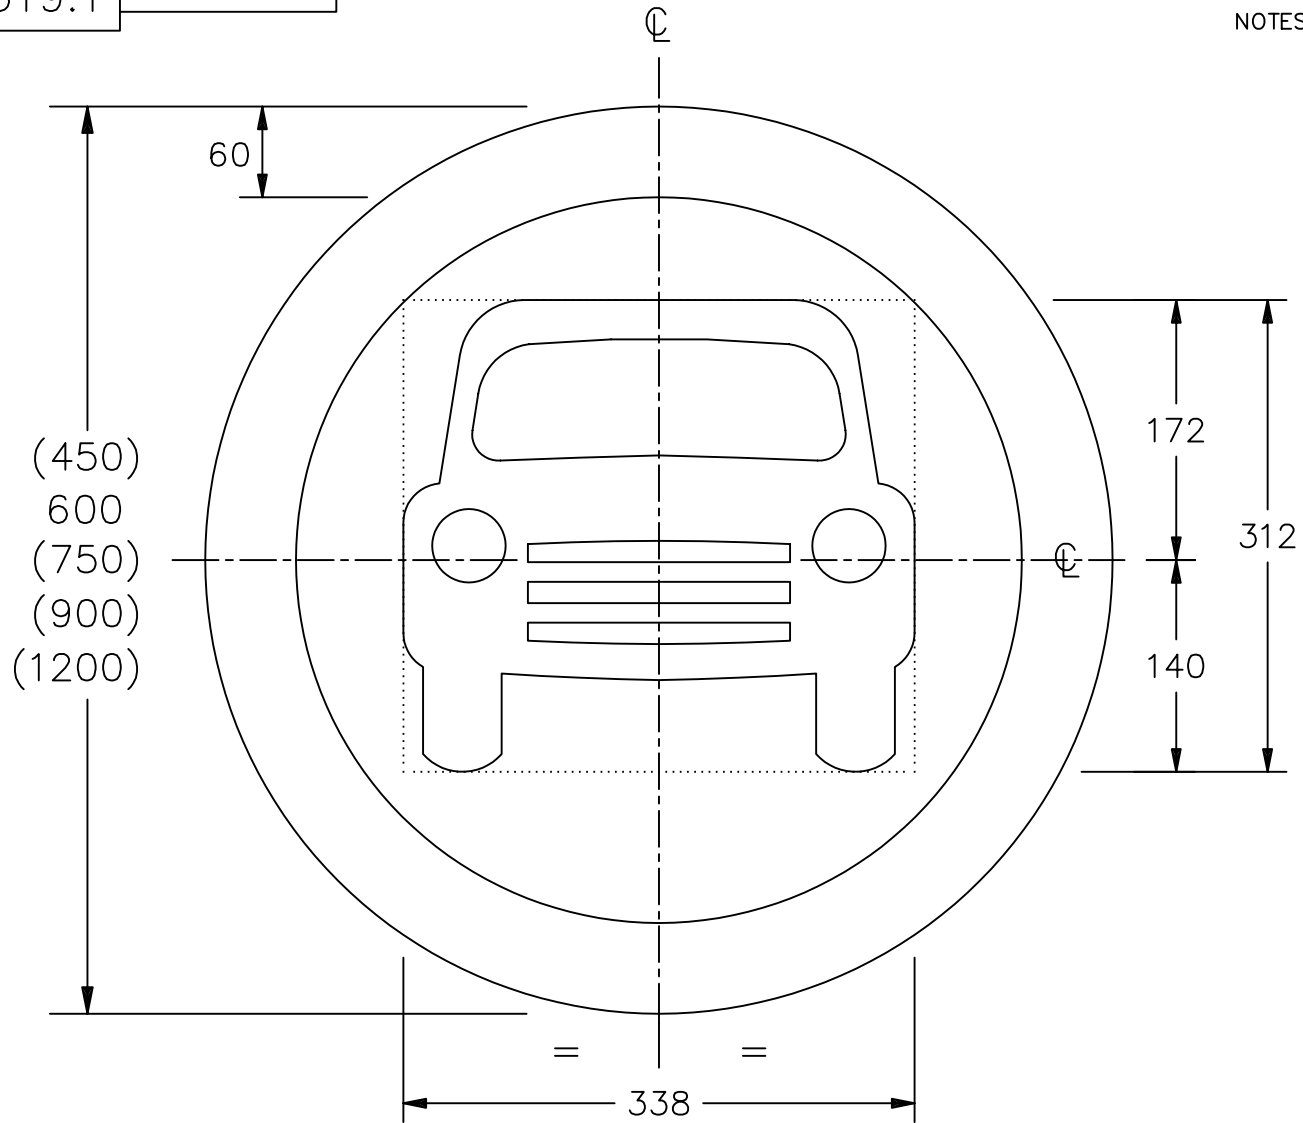

Drawing No.
P 619.1

Related Drawing
S 19

© CROWN COPYRIGHT

- NOTES:-
1. All dimensions for the 600mm dia sign shall be varied proportionally for the other roundel sizes.
 2. Symbol details are given on drawing S 19.
 3. The tile outline does not form part of the sign.
 4. COLOURS : Border ----- RED
Symbol ----- BLACK
Background ---- WHITE

P619x1

Before using this drawing, confirm that it has not been superseded.

<p>Department for Transport</p>	<p>Title: Regulatory Sign</p>	<p>Issue: A: 5.7.94 B: 14.11.02 C:</p>	<p>Date: S.P. Approved by: R.M.</p>	<p>Dimensions: MILLIMETRES</p>	<p>Drawing No. P 619.1</p>
	<p>ALL MOTOR VEHICLES EXCEPT SOLO MOTOR CYCLES PROHIBITED</p>				