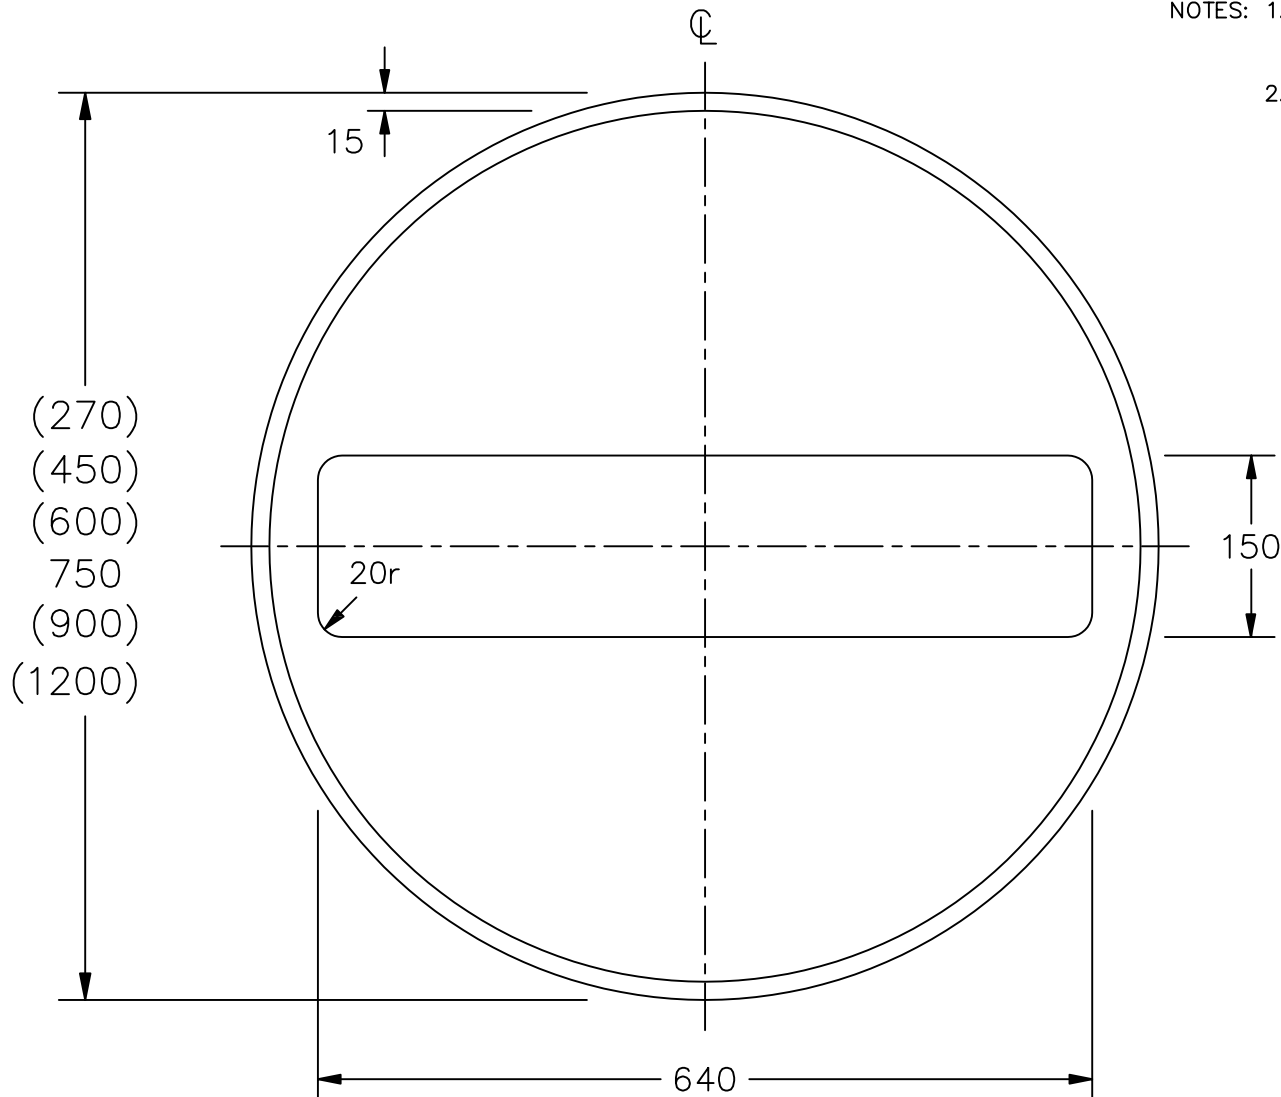

Drawing No.
P 616

© CROWN COPYRIGHT

NOTES: 1. All 750mm dia sign dimensions shall be varied proportionally for the other roundel sizes.

2. COLOURS : Background ---- RED
Border & Bar --- WHITE

P616

Before using this drawing, confirm that it has not been superseded.

*Department for
Transport*

Title: Regulatory Sign
NO ENTRY

Issue: Date: Drawn by:
A: 5.7.94 S.P.
B: 16.7.04 Approved by:
C: R.M.

Dimensions:
MILLIMETRES

Drawing No.
P 616