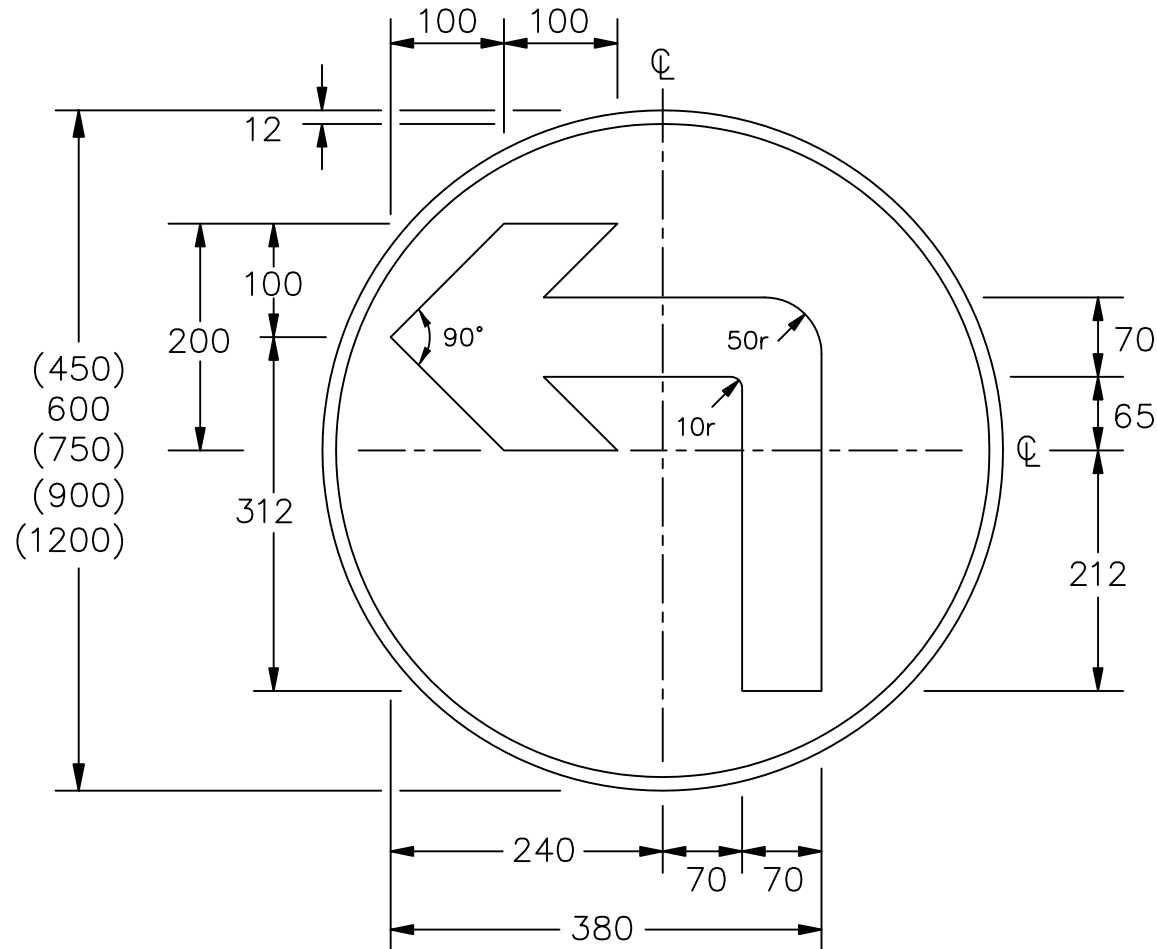

Drawing No.
P 609

© CROWN COPYRIGHT

NOTES: 1. All 600mm dia sign dimensions shall be varied proportionally for the other roundel sizes.

2. COLOURS : Background ----- BLUE
Arrow & Border --- WHITE

VARIANT

TURN RIGHT AHEAD

P609

Before using this drawing, confirm that it has not been superseded.

**Department for
Transport**

Title: Regulatory Sign
TURN LEFT AHEAD
and variant

Issue: Date: Drawn by:
A: 4.7.94 S.P.
B: 16.7.04 Approved by:
C: R.M.

Dimensions:
MILLIMETRES

Drawing No.
P 609