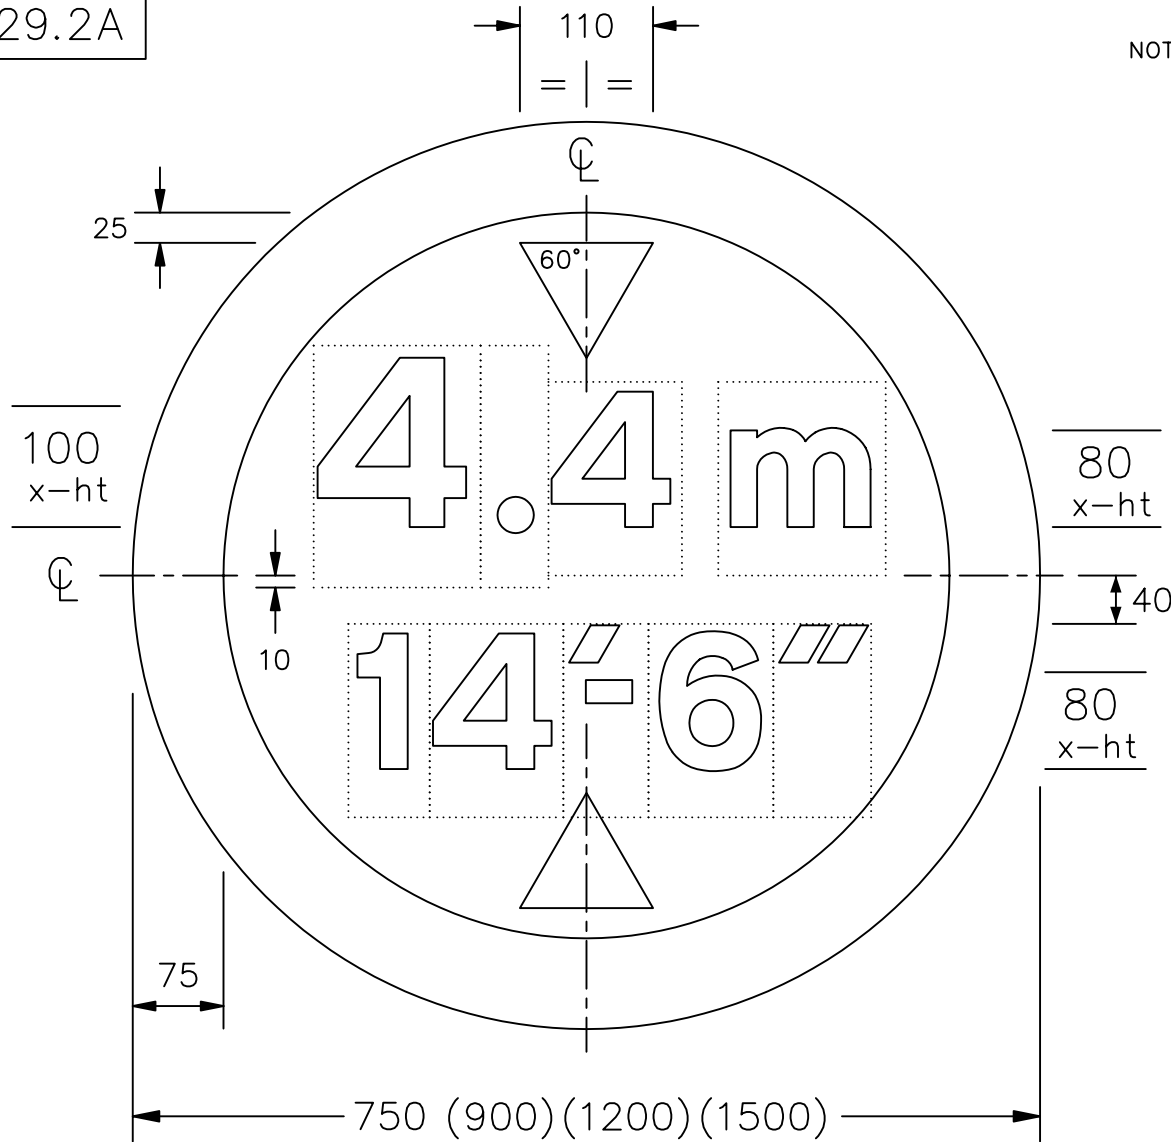

Drawing No.  
P 629.2A

© CROWN COPYRIGHT

NOTES: 1. All 750mm dia sign dimensions, including the x-heights, shall be varied proportionally for the other roundel sizes.

2. The legend is from the Transport Heavy alphabet.

3. The tile outlines do not form part of the sign.

4. COLOURS : Background ----- WHITE  
 Border ----- RED  
 Legend & Symbols --- BLACK

P629x2A

Before using this drawing, confirm that it has not been superseded.

**Department for  
Transport**

Title: Regulatory Sign  
 VEHICLE HEIGHT LIMIT  
 (Metric and Imperial)

Issue: Date:  
 A: 20.7.94  
 B: 28.7.04  
 C:

Drawn by: S.P.  
 Approved by: R.M.

Dimensions:  
 MILLIMETRES  
 (stroke widths  
 where indicated)

Drawing No.  
 P 629.2A