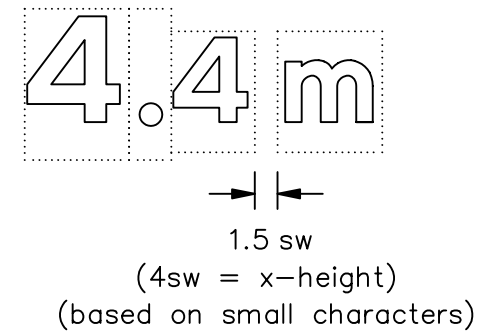

Drawing No.
P 629.2A

© CROWN COPYRIGHT

NOTES: 1. All 750mm dia sign dimensions, including the x-heights, shall be varied proportionally for the other roundel sizes.

2. The legend is from the Transport Heavy alphabet.

3. The tile outlines do not form part of the sign.

4. COLOURS : Background ----- WHITE
Border ----- RED
Legend & Symbols --- BLACK

P629x2A

Before using this drawing, confirm that it has not been superseded.

**Department for
Transport**

Title: Regulatory Sign
VEHICLE HEIGHT LIMIT
(Metric and Imperial)

Issue: Date:
A: 20.7.94
B: 28.7.04
C:

Drawn by: S.P.
Approved by: R.M.

Dimensions:
MILLIMETRES
(stroke widths
where indicated)

Drawing No.
P 629.2A