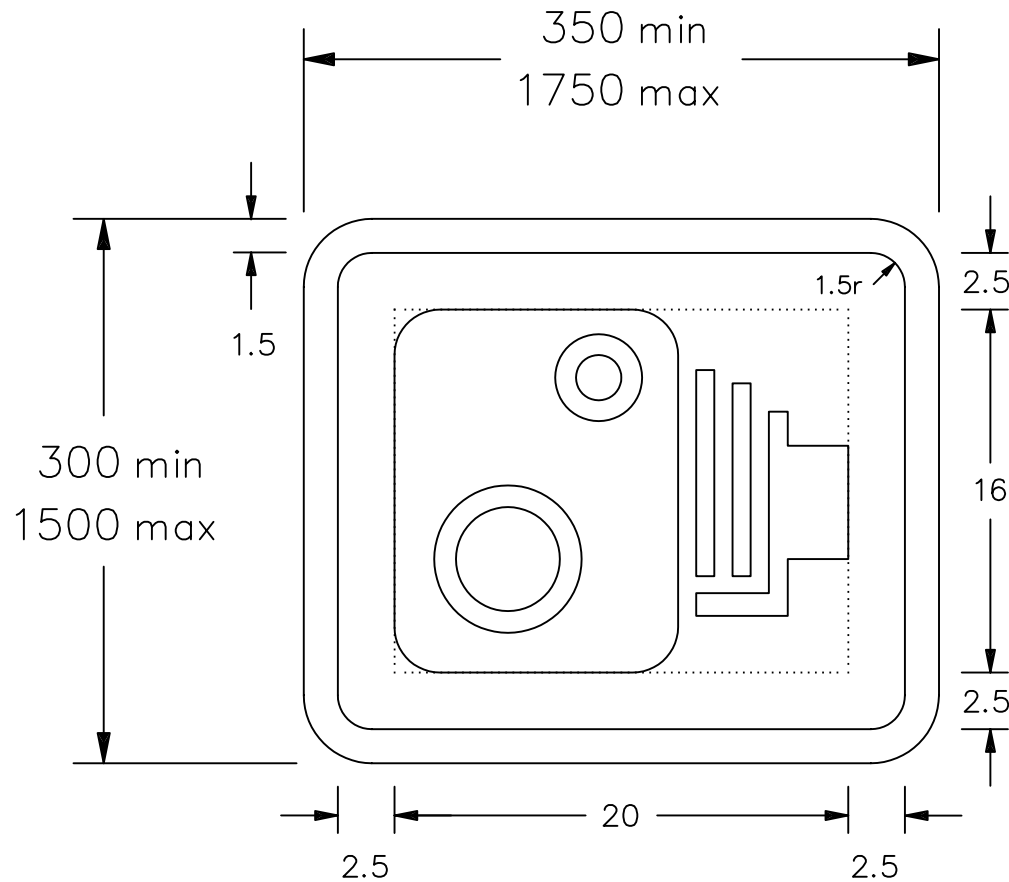

Drawing No. P 879	Related drawings S 58 & P 878
----------------------	----------------------------------

© CROWN COPYRIGHT

- NOTES:-
1. Details of the camera symbol are given on drawing S 58.
  2. The tile outlines do not form part of the sign.
  3. COLOURS : Symbol & Border --- BLACK  
Background ----- WHITE
  4. DIMENSIONS : overall sizes are in millimetres, other dimensions are in stroke widths based on the x-heights shown on drawing P 878. (4sw = x-height)

P879

Before using this drawing, confirm that it has not been superseded.

**Department for  
Transport**

Title: Informatory Sign  
TRAFFIC CAMERA  
REMINDER SIGN

Issue: Date:  
A: 2.1.04  
B:  
C:

Drawn by: R.M.  
Approved by: R.M.

Dimensions:  
SEE  
NOTE 4

Drawing No.  
P 879