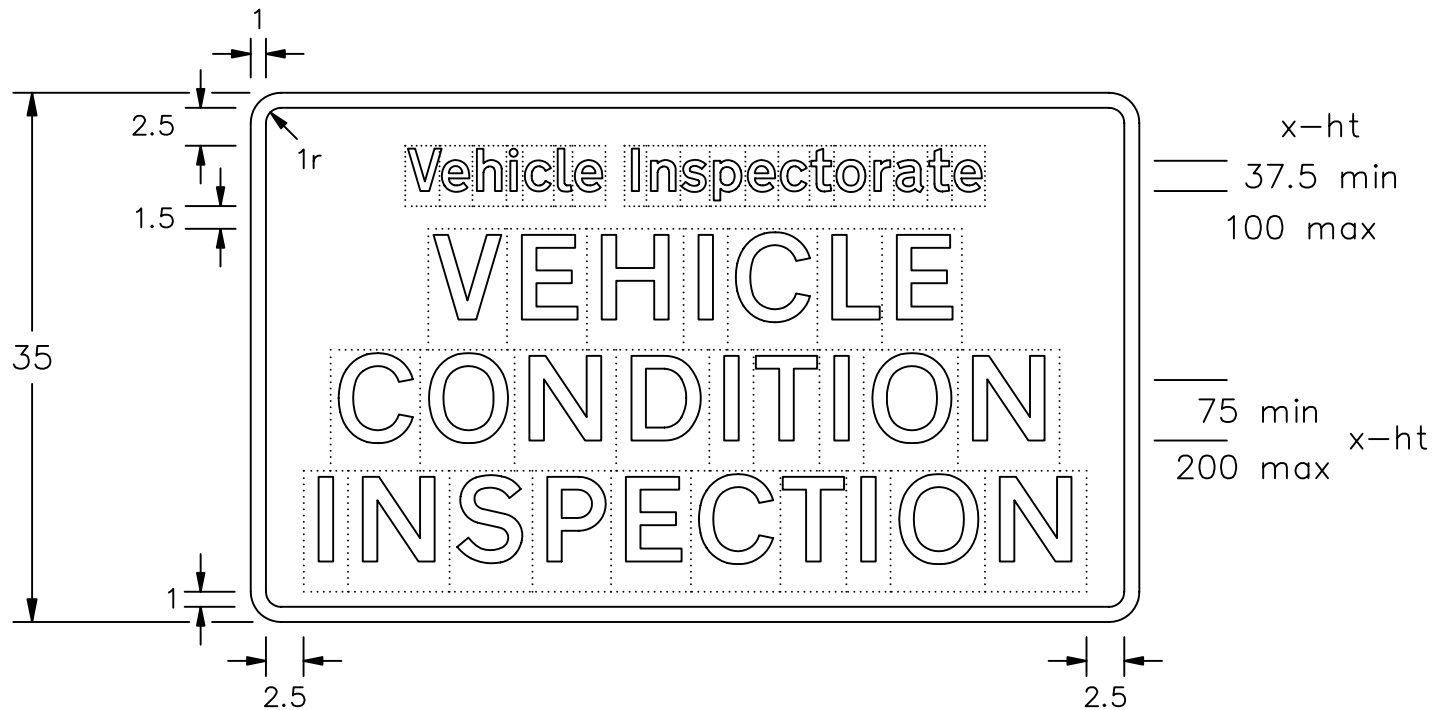

Drawing No.
P 832.2A

© CROWN COPYRIGHT

- NOTES: 1. The legend is from the Transport Medium alphabet at the x-heights shown.
2. The tile outlines do not form part of the sign.
3. COLOURS : Background ----- BLUE
Legend & Border ---- WHITE
4. DIMENSIONS : x-heights are in millimetres, other dimensions are in stroke widths based on the x-height of the legend 'VEHICLE CONDITION INSPECTION'. (4sw = x-height)

P832x2A

Before using this drawing, confirm that it has not been superseded.

**Department for
Transport**

Title: Informatory Sign
VEHICLE CONDITION INSPECTION

Issue: Date:
A: 2.12.04
B:
C:

Drawn by:
L.W.
Approved by:
R.M.

Dimensions:
SEE
NOTE 4

Drawing No.
P 832.2A