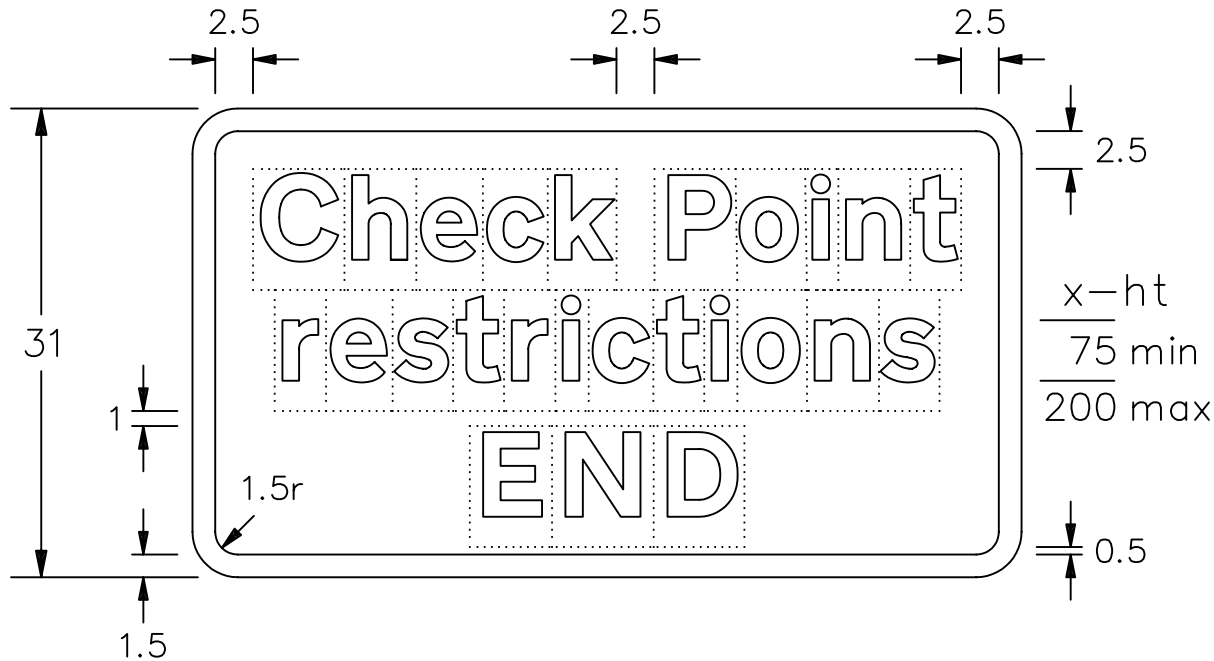

Drawing No.
P 832.10A

© CROWN COPYRIGHT

- NOTES:-
1. The legend is from the Transport Heavy alphabet at the x-heights shown.
 2. The tile outlines do not form part of the sign.
 3. COLOURS : Legend & Border --- BLACK
Background ----- YELLOW
 4. DIMENSIONS : x-heights are in millimetres, other dimensions are in stroke widths. (4sw = x-height)

P832x10A

Before using this drawing, confirm that it has not been superseded.

<p><i>Department for</i> Transport</p>	Title:	Informatory Sign	Issue:	Date:	Drawn by:	Dimensions:	Drawing No.
		CHECK POINT RESTRICTIONS END	A:	2.1.04	L.W.	SEE NOTE 4	P 832.10A
			B:		Approved by:		
			C:		R.M.		