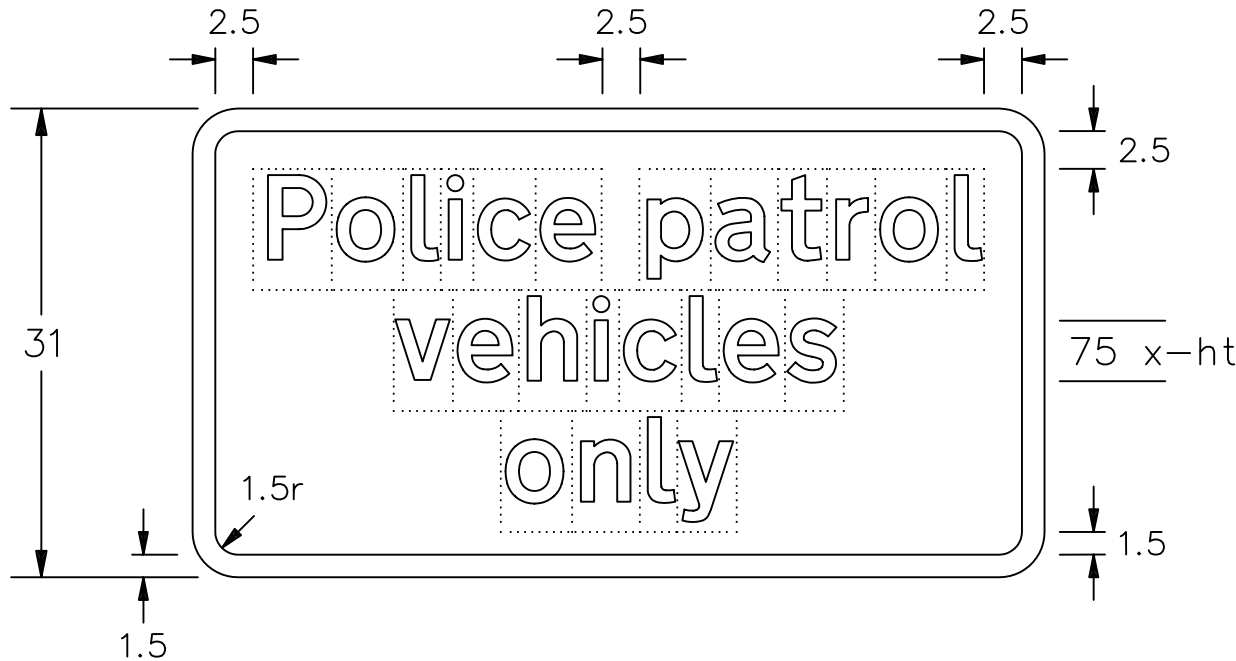

Drawing No.
P 829.6

© CROWN COPYRIGHT

- NOTES:—
1. The legend is from the Transport Medium alphabet at the x-height shown.
 2. The tile outlines do not form part of the signs.
 3. COLOURS : Legend & Border --- WHITE
Background----- BLUE
 4. DIMENSIONS : x-height is in millimetres, other dimensions are in stroke widths. (4sw = x-height)

VARIANT

Before using this drawing, confirm that it has not been superseded.

P829x6

Department for
Transport

Title: Informatory Signs
POLICE VEHICLES ONLY

Issue: Date: Drawn by:
A: 2.1.04 L.W.
B: Approved by:
C: R.M.

Dimensions:
SEE
NOTE 4

Drawing No.
P 829.6