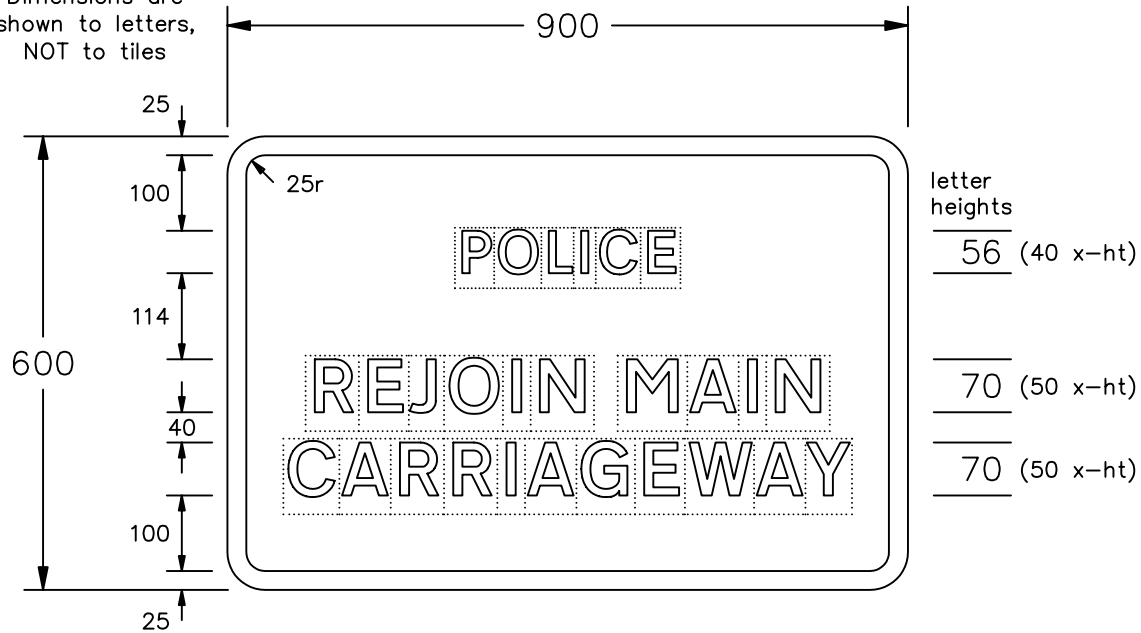

Drawing No.  
P 829.4

© CROWN COPYRIGHT

- NOTES: 1. The legend is from the Transport Medium alphabet at the x-heights shown.
2. The tile outlines do not form part of the signs.
3. COLOURS : Background ----- BLUE  
Legend & Border ---- WHITE

Dimensions are shown to letters, NOT to tiles

P829x4

Before using this drawing, confirm that it has not been superseded.

**Department for  
Transport**

Title: Informatory Signs  
POLICE  
REJOIN MAIN CARRIAGEWAY

Issue: Date: Drawn by:  
A: 12.7.94 S.P.  
B: 18.8.04 Approved by:  
C: R.M.

Dimensions:  
MILLIMETRES

Drawing No.  
P 829.4