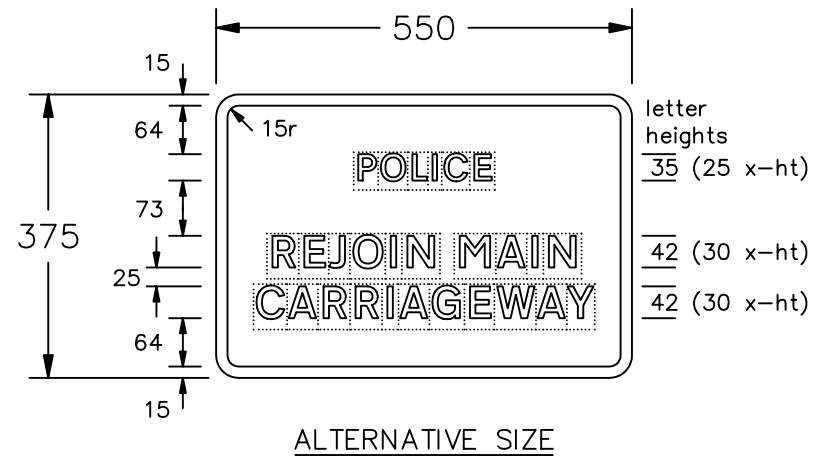

Drawing No.  
P 829.4

© CROWN COPYRIGHT

- NOTES: 1. The legend is from the Transport Medium alphabet at the x-heights shown.
2. The tile outlines do not form part of the signs.
3. COLOURS : Background ----- BLUE  
Legend & Border ---- WHITE

Dimensions are shown to letters, NOT to tiles

P829x4

Before using this drawing, confirm that it has not been superseded.

**Department for  
Transport**

Title: Informatory Signs  
POLICE  
REJOIN MAIN CARRIAGEWAY

Issue: Date: Drawn by:  
A: 12.7.94 S.P.  
B: 18.8.04 Approved by:  
C: R.M.

Dimensions:  
MILLIMETRES

Drawing No.  
P 829.4