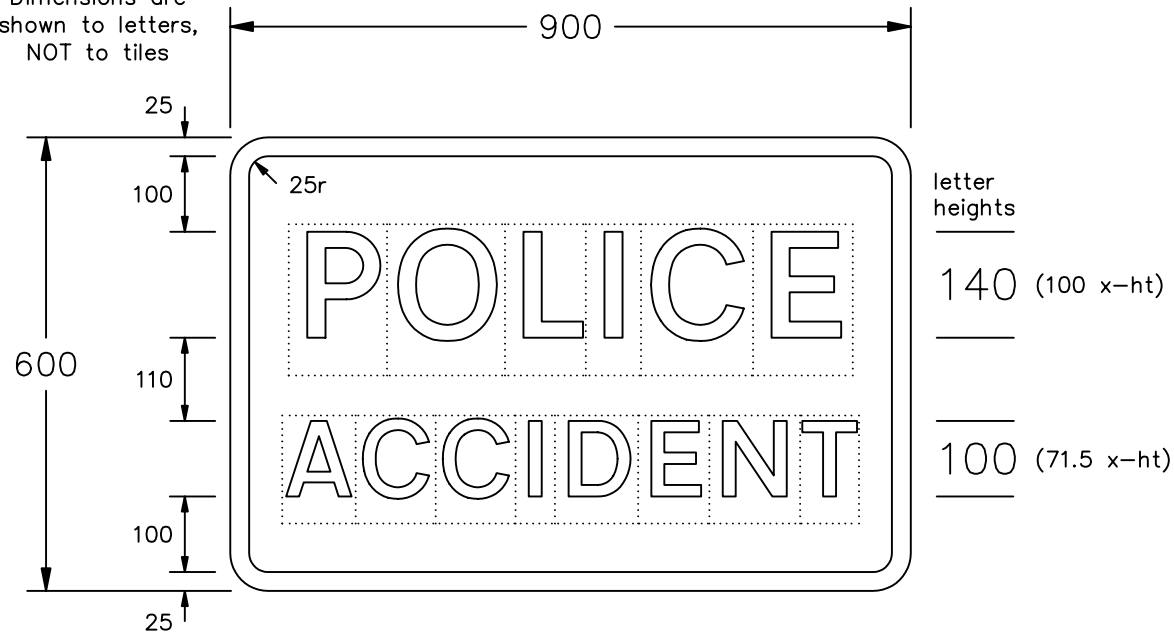

Drawing No.  
P 829.2

© CROWN COPYRIGHT

- NOTES: 1. The legend is from the Transport Medium alphabet at the x-heights shown.
2. The tile outlines do not form part of the signs.
3. COLOURS : Background ----- BLUE  
Legend & Border ---- WHITE

Dimensions are shown to letters, NOT to tiles

P829x2

Before using this drawing, confirm that it has not been superseded.

**Department for  
Transport**

Title: Informatory Signs  
POLICE — ACCIDENT

Issue: Date: Drawn by:  
A: 12.7.94 S.P.  
B: 17.8.04 Approved by:  
C: R.M.

Dimensions:  
MILLIMETRES

Drawing No.  
P 829.2