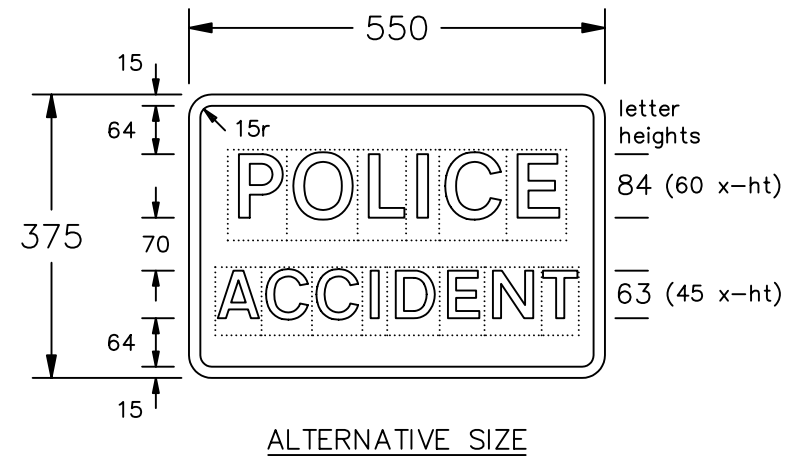

Drawing No.  
P 829.2

© CROWN COPYRIGHT

- NOTES: 1. The legend is from the Transport Medium alphabet at the x-heights shown.
2. The tile outlines do not form part of the signs.
3. COLOURS : Background ----- BLUE  
Legend & Border ---- WHITE

Dimensions are shown to letters, NOT to tiles

P829x2

Before using this drawing, confirm that it has not been superseded.

**Department for  
Transport**

Title: Informatory Signs  
POLICE — ACCIDENT

Issue: Date: Drawn by:  
A: 12.7.94 S.P.  
B: 17.8.04 Approved by:  
C: R.M.

Dimensions:  
MILLIMETRES

Drawing No.  
P 829.2