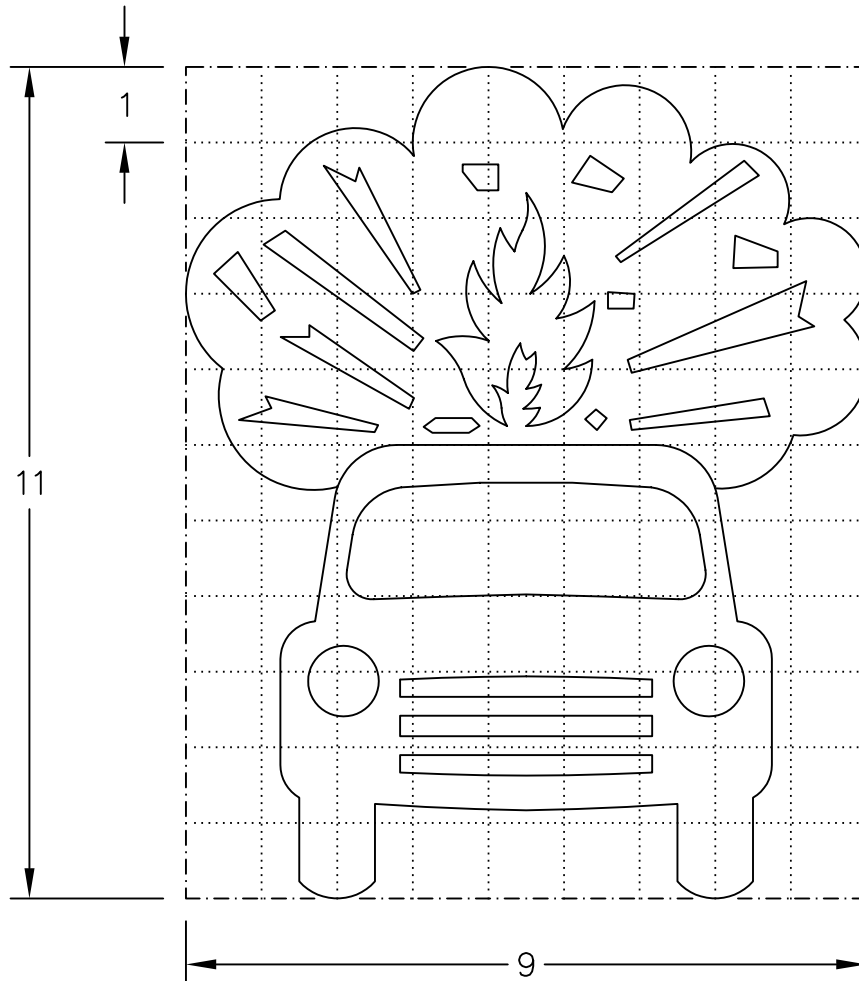

Drawing No.  
S 62

Related Drawing  
S 19

© CROWN COPYRIGHT

- NOTES: 1. The grid does not form part of any sign to which the symbol is applied.  
 2. Dimensions are given in grid divisions.  
 3. COLOURS: –  
     Car symbol ----- BLACK  
     Cloud background ---- ORANGE  
     Cloud overmarkings --- BLACK  
 4. See also drawing S 19 for car symbol.

S62

Before using this drawing, confirm that it has not been superseded.

Department for  
**Transport**

Title: Symbol  
**VEHICLE CARRYING  
EXPLOSIVES**

Issue: Date:  
A: 12.11.02  
B:  
C:

Drawn by:  
R.M.  
Approved by:  
R.M.

Dimensions:  
ALL IN  
GRID DIVISIONS

Drawing No.  
S 62