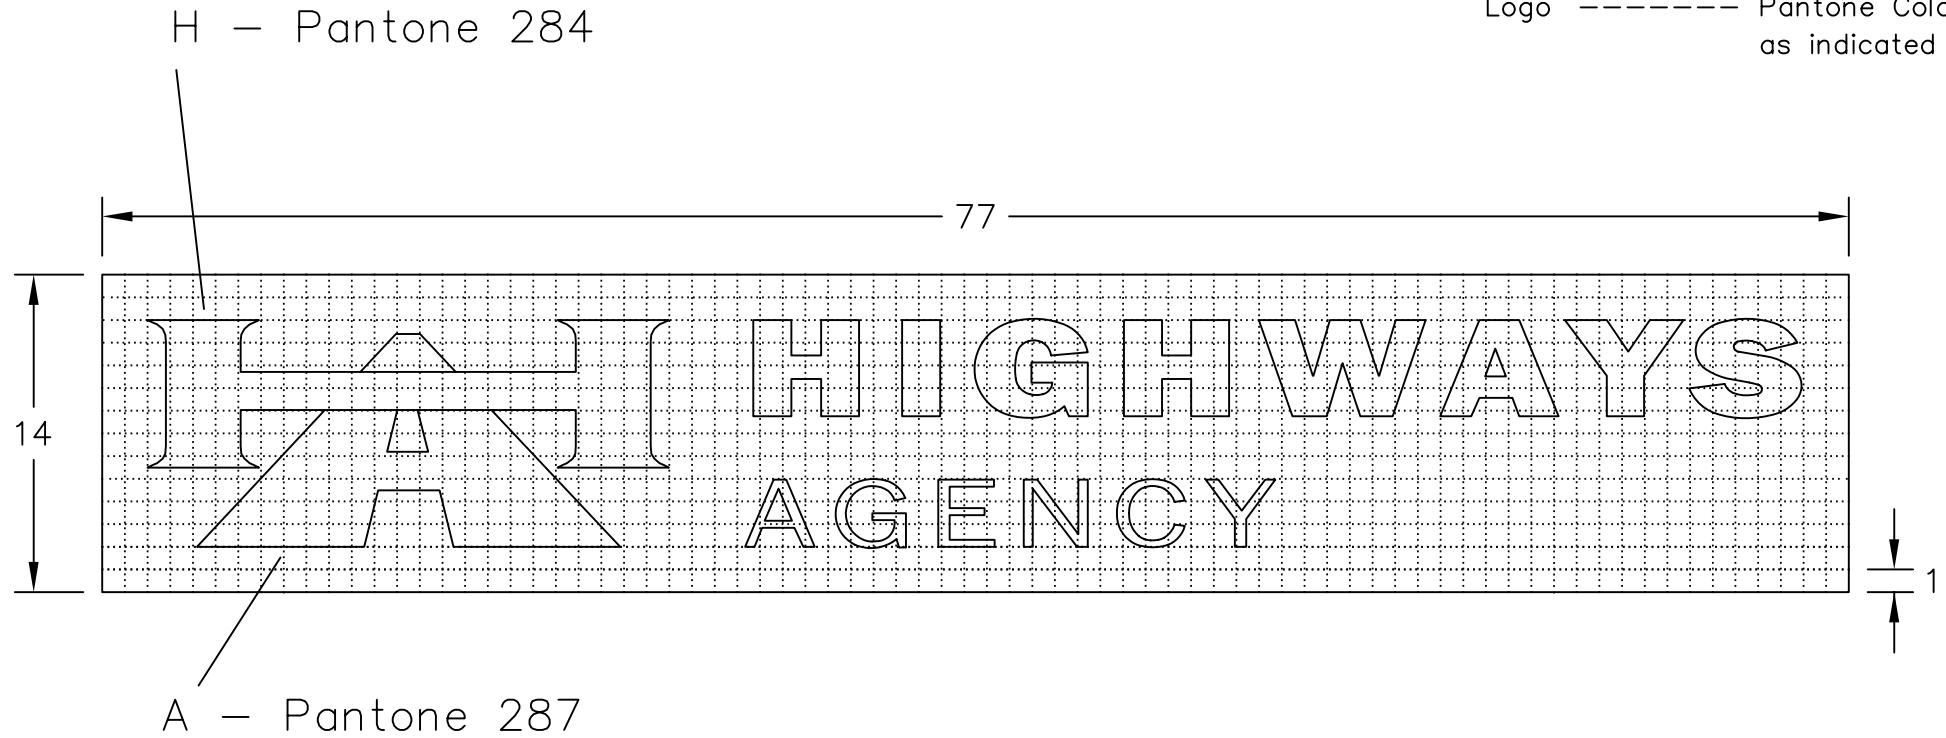

Drawing No.
S 57

© CROWN COPYRIGHT

- NOTES: 1. The grid does not form part of any sign to which the symbol is applied.
2. Dimensions are given in grid divisions.
3. COLOURS : Background --- WHITE
 Legend ----- BLACK
 Logo ----- Pantone Colours as indicated

S57

Before using this drawing, confirm that it has not been superseded.

Department for Transport	Title:	Symbol	Issue:	Date:	Drawn by:	Dimensions:	Drawing No.
	HIGHWAYS AGENCY LOGO		A:	1.7.94	L.W.	ALL IN GRID DIVISIONS	S 57
			B:	11.11.02	Approved by:		
			C:		R.M.		