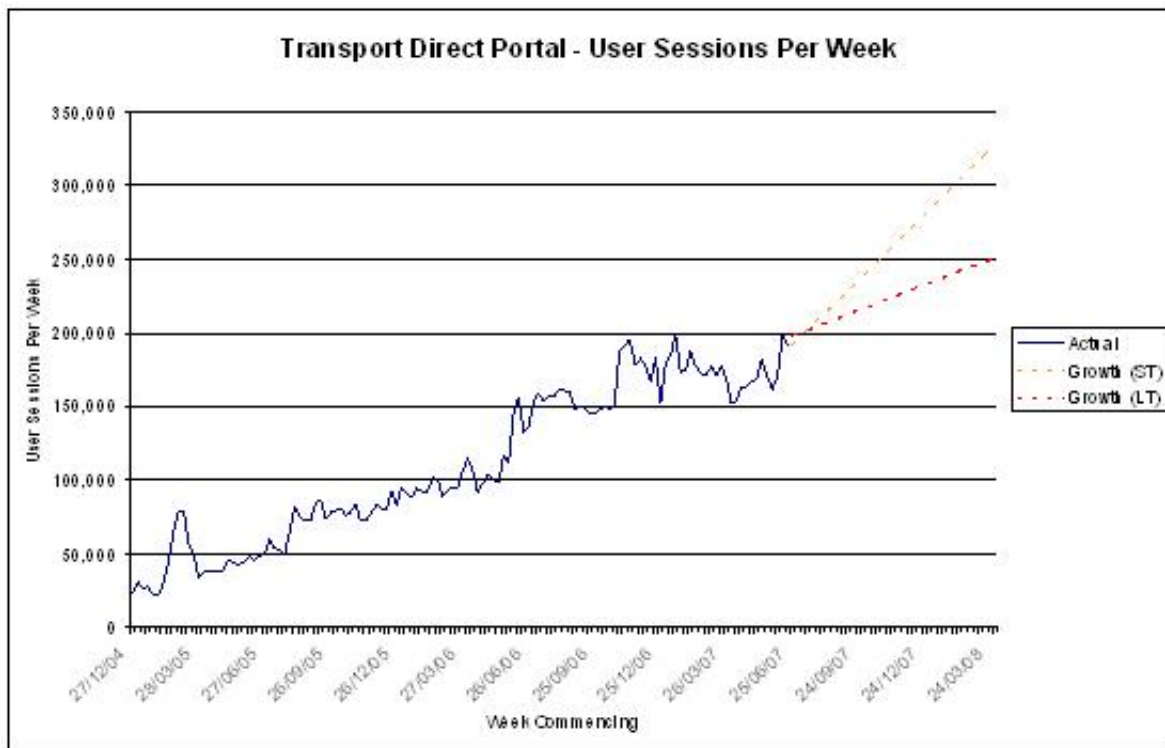

Statistics

Transport Direct's usage continues to grow month on month as shown in the graph below:

Transport Direct has currently achieved 14 million user sessions since its launch in December 2004.